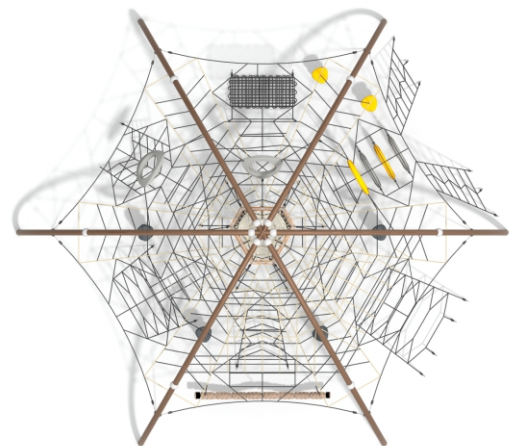

### Information about the product

Dimensions	985 x 1135 cm
Safety zone	1285 x 1435 cm
Safety zone area	142 m <sup>2</sup>
Overall height	518 cm
Free fall height	250 cm
Amount of users	95
Product complies with EN 1176-1:2017-12	Yes
Availability of spare parts	Yes
Age range	3-12

According to EN 1176-1:2017-12 norm, the product requires applying a safety surface according to the product's free fall height.

### Functions

Climbing

Balancing

Socializing

SCALE 1:150

**Materials**

Steel construction:  
Ø133 pipes, powder  
galvanized and covered  
in powder coating paint

Polypropylene ropes pp -  
multisplit type with a steel  
core and a diameter of 18  
mm

Modules manufactured of  
rotomoulded polyethylene

Let's **Buglo**