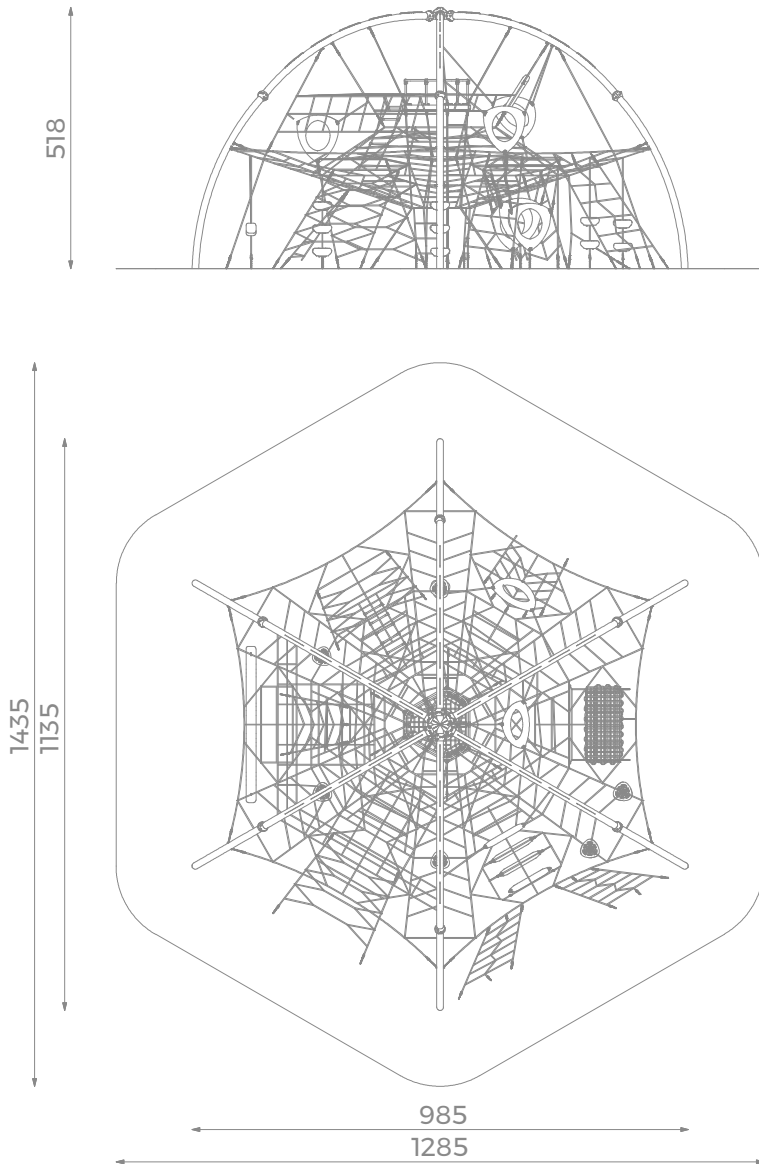

### Information about the product

Dimensions	985 x 1135 cm
Safety zone	1285 x 1435 cm
Safety zone area	142 m <sup>2</sup>
Overall height	518 cm
Free fall height	250 cm
Amount of users	95
Product complies with EN 1176-1:2017-12	Yes
Availability of spare parts	Yes
Age range	3-12

According to EN 1176-1:2017-12 norm, the product requires applying a safety surface according to the product's free fall height.

### Functions

Climbing

Balancing

Socializing

SCALE 1:150

**Materials**

Steel construction:  
Ø133 pipes, powder  
galvanized and covered  
in powder coating paint

Polypropylene ropes pp -  
multisplit type with a steel  
core and a diameter of 18  
mm