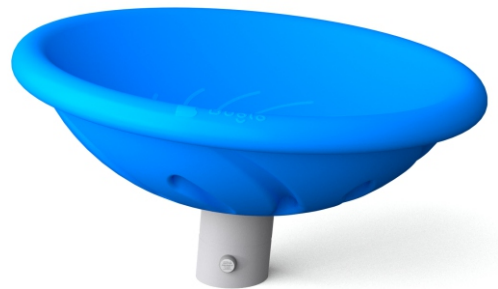

Information about the product

Dimensions	100 x 100 cm
Safety zone	400 x 400 cm
Safety zone area	12,6 m ²
Overall height	54 cm
Free fall height	54 cm
Amount of users	2
The biggest element	154 cm
The heaviest element	60 kg
Product complies with EN 1176-1:2017-12	Yes
Availability of spare parts	Yes
Age range	1-12

According to EN 1176-1:2017-12 norm, the product requires applying a safety surface according to the product's free fall height.

Functions

Spinning

Socializing

Available colour options

1:100

Materials

Construction: steel powder galvanized and powder coated.

Top bowl is made of LDPE with rotomoulding process.

Standard

Ocean Blue

Recycled

Natural

Let's **Buglo**