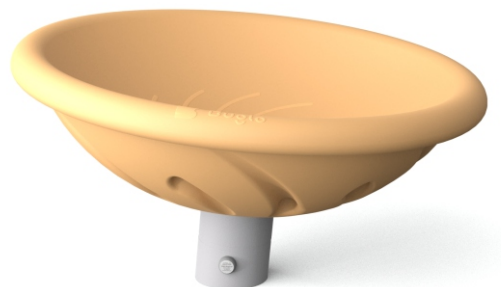

Information about the product

Dimensions	100 x 100 cm
Safety zone	400 x 400 cm
Safety zone area	12,6 m ²
Overall height	54 cm
Free fall height	54 cm
Amount of users	2
The biggest element	154 cm
The heaviest element	60 kg
Product complies with EN 1176-1:2017-12	Yes
Availability of spare parts	Yes
Age range	1-12

According to EN 1176-1:2017-12 norm, the product requires applying a safety surface according to the product's free fall height.

Functions

Spinning

Socializing

Available colour options

1:100

Materials

Construction: steel powder galvanized and powder coated.

Top bowl is made of LDPE with rotomoulding process.

Standard

Ocean Blue

Recycled

Natural

Let's **Buglo**