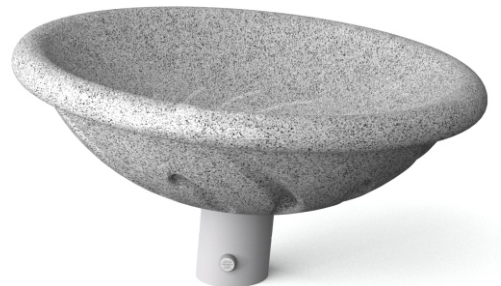

Information about the product

Dimensions	100 x 100 cm
Safety zone	400 x 400 cm
Safety zone area	12,6 m ²
Overall height	54 cm
Free fall height	54 cm
Amount of users	2
The biggest element	154 cm
The heaviest element	60 kg
Product complies with EN 1176-1:2017-12	Yes
Availability of spare parts	Yes
Age range	1-12

According to EN 1176-1:2017-12 norm, the product requires applying a safety surface according to the product's free fall height.

Functions

Spinning

Socializing

Available colour options

1:100

Materials

Construction: steel powder galvanized and powder coated.

Top bowl is made of LDPE with rotomoulding process.

Standard

Ocean Blue

Recycled

Natural

Let's **Buglo**