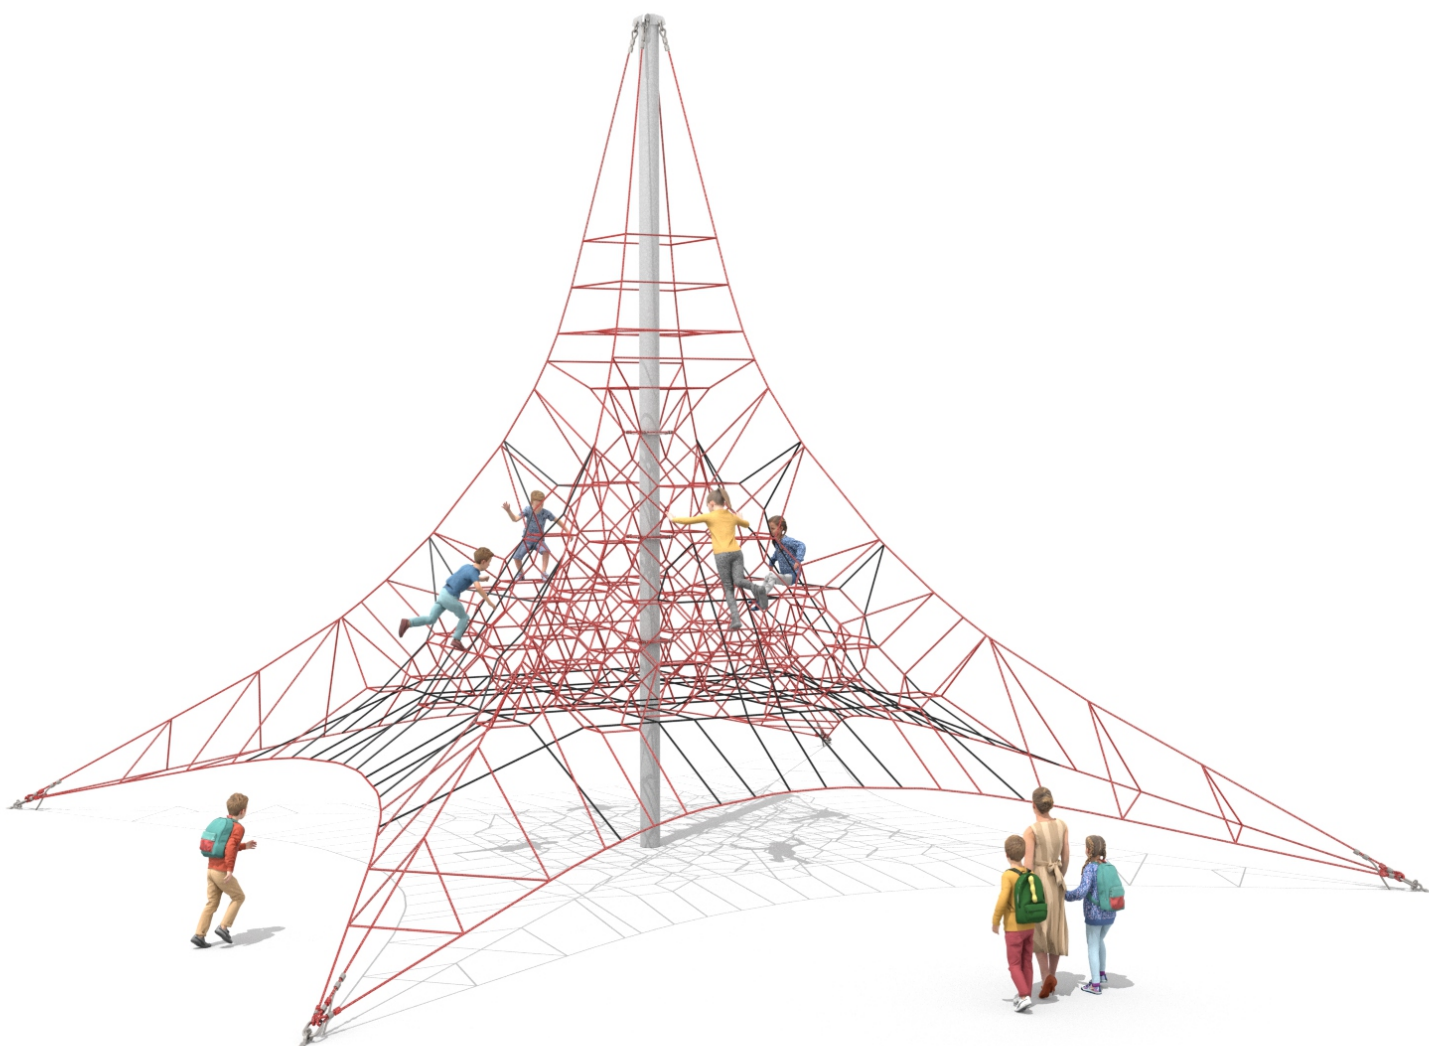

9211

Information about the product

Dimensions	1156 x 1156 cm
Safety zone	1456 x 1456 cm
Safety zone area	157 m ²
Overall height	900 cm
Free fall height	180 cm
Amount of users	75
Product complies with EN 1176-1:2017-12	Yes
Availability of spare parts	Yes
Age range	3-12

According to EN 1176-1:2017-12 norm, the product requires applying a safety surface according to the product's free fall height.

Functions

Climbing

Balancing

Socializing

Materials

Steel construction:
Ø219 pipes, hot-dip galvanized

Polypropylene ropes pp -
multisplit type with a steel
core and a diameter of 18
mm