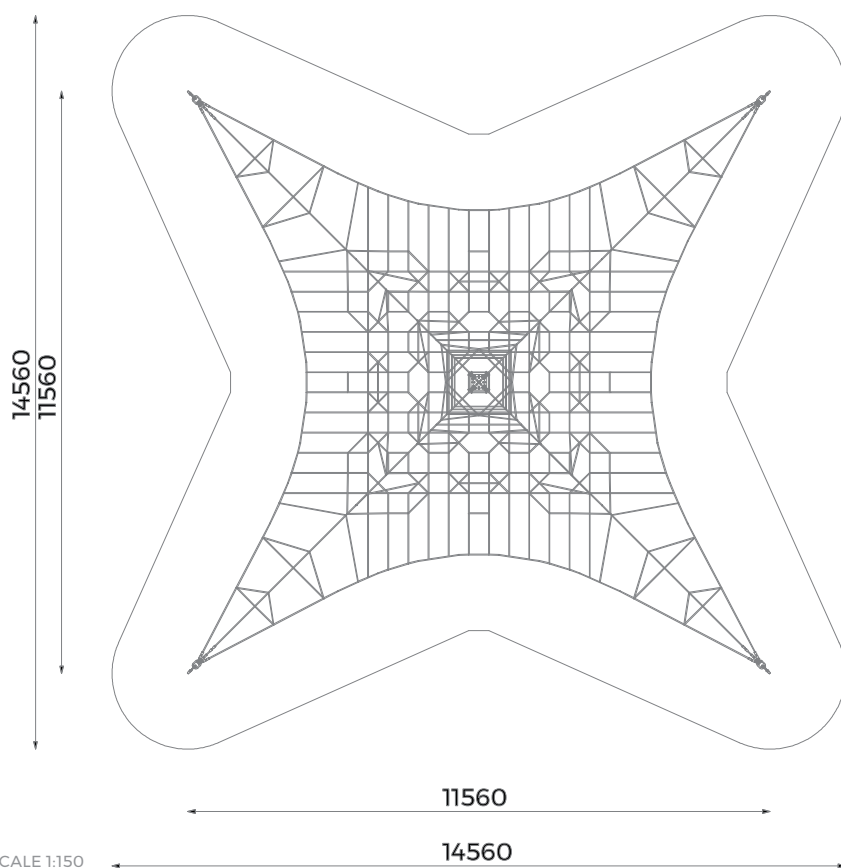

9211

Information about the product

Dimensions	1156 x 1156 cm
Safety zone	1456 x 1456 cm
Safety zone area	157 m ²
Overall height	900 cm
Free fall height	180 cm
Amount of users	75
Product complies with EN 1176-1:2017-12	Yes
Availability of spare parts	Yes
Age range	3-12

According to EN 1176-1:2017-12 norm, the product requires applying a safety surface according to the product's free fall height.

Functions

Climbing

Balancing

Socializing

Materials

Steel construction:
Ø219 pipes, hot-dip galvanized

Polypropylene ropes pp -
multisplit type with a steel
core and a diameter of 18
mm