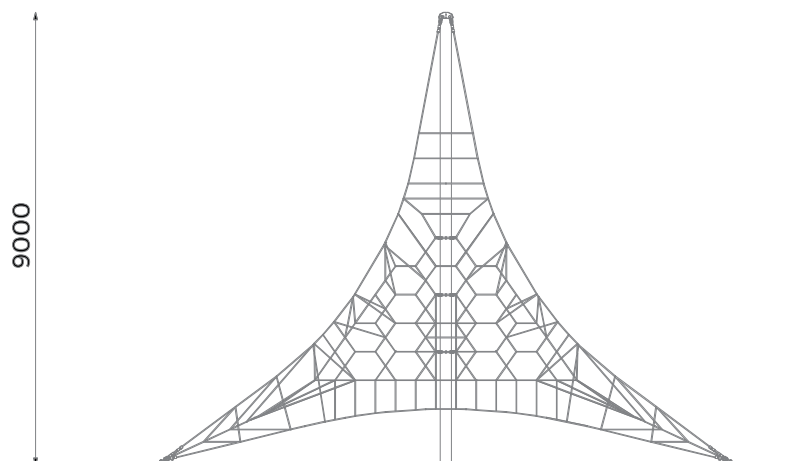

9211

Information about the product

Dimensions	1156 x 1156 cm
Safety zone	1456 x 1456 cm
Safety zone area	157 m ²
Overall height	900 cm
Free fall height	180 cm
Amount of users	75
Product complies with EN 1176-1:2017-12	Yes
Availability of spare parts	Yes
Age range	3-12

According to EN 1176-1:2017-12 norm, the product requires applying a safety surface according to the product's free fall height.

Functions

Climbing

Balancing

Socializing

Materials

Steel construction:
Ø219 pipes, hot-dip galvanized

Polypropylene ropes pp -
multisplit type with a steel
core and a diameter of 18
mm