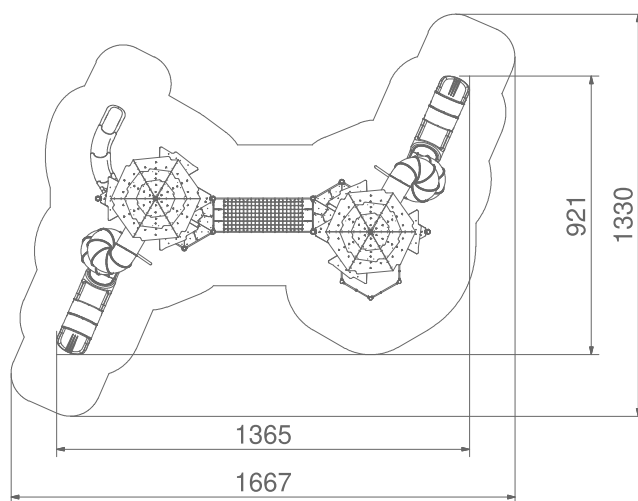

MEGA

1403

SLIDING

SOCIALIZING

CLIMBING

JUMPING

BALANCING

INFORMATION ABOUT THE PRODUCT

Dimensions	1365 x 921 cm
Safety zone	1667 x 1330 cm
Safety zone area	121,5 m ²
Overall height	862 cm
Free fall height	195 cm
Amount of users	94
Product complies with EN 1176-1:2017-12	YES
Availability of spare parts	YES
Age range	3-12

According to EN 1176-1:2017-12 norm, the product requires applying a safety surface according to the product's free fall height.

SCALE 1:250

MATERIALS:

<p>STEEL CONSTRUCTION: Ø114 PIPES, POWDER GALVANIZED AND COVERED IN POWDER COATING PAINT</p>	<p>ELEMENTS: HDPE 15 MM</p>	<p>PLATFORM: STEEL SHEET GALVANIZED AND COVERED WITH POWDER COATING PAINT + HPL 6 MM</p>	<p>SLIDES ARE MADE USING ROTOMOULDING TECHNIQUE USING LDPE MATERIAL</p>	<p>WALLS AND SIDES OF STAIRS: HPL 13 MM</p>	<p>SAFE WINDOWS: TRANSPARENT POLYCARBONATE</p>	<p>FIXING FOR ROOFS: STAINLESS STEEL AISI304</p>