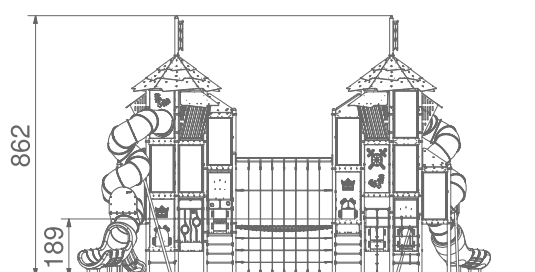

MEGA

1403

SLIDING

SOCIALIZING

CLIMBING

JUMPING

BALANCING

INFORMATION ABOUT THE PRODUCT

Dimensions	1365 x 921 cm
Safety zone	1667 x 1330 cm
Safety zone area	121,5 m ²
Overall height	862 cm
Free fall height	195 cm
Amount of users	94
Product complies with EN 1176-1:2017-12	YES
Availability of spare parts	YES
Age range	3-12

According to EN 1176-1:2017-12 norm, the product requires applying a safety surface according to the product's free fall height.

SCALE 1:250

MATERIALS:

<p>STEEL CONSTRUCTION: Ø114 PIPES, POWDER GALVANIZED AND COVERED IN POWDER COATING PAINT</p>	<p>ELEMENTS: HDPE 15 MM</p>	<p>PLATFORM: STEEL SHEET GALVANIZED AND COVERED WITH POWDER COATING PAINT + HPL 6 MM</p>	<p>SLIDES ARE MADE USING ROTOMOULDING TECHNIQUE USING LDPE MATERIAL</p>	<p>WALLS AND SIDES OF STAIRS: HPL 13 MM</p>	<p>SAFE WINDOWS: TRANSPARENT POLYCARBONATE</p>	<p>FIXING FOR ROOFS: STAINLESS STEEL AISI304</p>