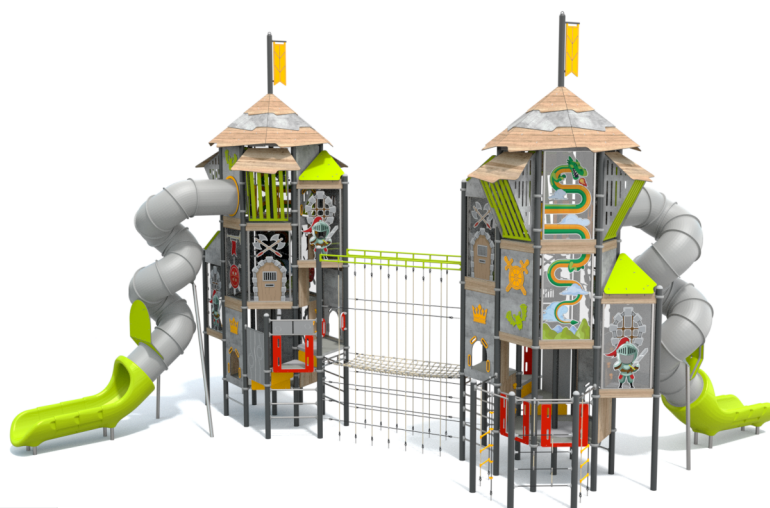

MEGA

1403

SLIDING

SOCIALIZING

CLIMBING

JUMPING

BALANCING

INFORMATION ABOUT THE PRODUCT

Dimensions	1365 x 921 cm
Safety zone	1667 x 1330 cm
Safety zone area	121,5 m ²
Overall height	862 cm
Free fall height	195 cm
Amount of users	94
Product complies with EN 1176-1:2017-12	YES
Availability of spare parts	YES
Age range	3-12

According to EN 1176-1:2017-12 norm, the product requires applying a safety surface according to the product's free fall height.

SCALE 1:250

MATERIALS:

<p>STEEL CONSTRUCTION: Ø114 PIPES, POWDER GALVANIZED AND COVERED IN POWDER COATING PAINT</p>	<p>ELEMENTS: HDPE 15 MM</p>	<p>PLATFORM: STEEL SHEET GALVANIZED AND COVERED WITH POWDER COATING PAINT + HPL 6 MM</p>	<p>SLIDES ARE MADE USING ROTOMOULDING TECHNIQUE USING LDPE MATERIAL</p>	<p>WALLS AND SIDES OF STAIRS: HPL 13 MM</p>	<p>SAFE WINDOWS: TRANSPARENT POLYCARBONATE</p>	<p>FIXING FOR ROOFS: STAINLESS STEEL AISI304</p>