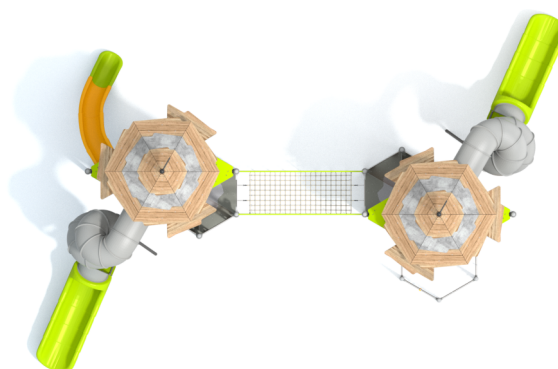

MEGA

1403

SLIDING

SOCIALIZING

CLIMBING

JUMPING

BALANCING

INFORMATION ABOUT THE PRODUCT

Dimensions	1365 x 921 cm
Safety zone	1667 x 1330 cm
Safety zone area	121,5 m ²
Overall height	862 cm
Free fall height	195 cm
Amount of users	94
Product complies with EN 1176-1:2017-12	YES
Availability of spare parts	YES
Age range	3-12

According to EN 1176-1:2017-12 norm, the product requires applying a safety surface according to the product's free fall height.

SCALE 1:250

MATERIALS:

<p>STEEL CONSTRUCTION: Ø114 PIPES, POWDER GALVANIZED AND COVERED IN POWDER COATING PAINT</p>	<p>ELEMENTS: HDPE 15 MM</p>	<p>PLATFORM: STEEL SHEET GALVANIZED AND COVERED WITH POWDER COATING PAINT + HPL 6 MM</p>	<p>SLIDES ARE MADE USING ROTOMOULDING TECHNIQUE USING LDPE MATERIAL</p>	<p>WALLS AND SIDES OF STAIRS: HPL 13 MM</p>	<p>SAFE WINDOWS: TRANSPARENT POLYCARBONATE</p>	<p>FIXING FOR ROOFS: STAINLESS STEEL AISI304</p>