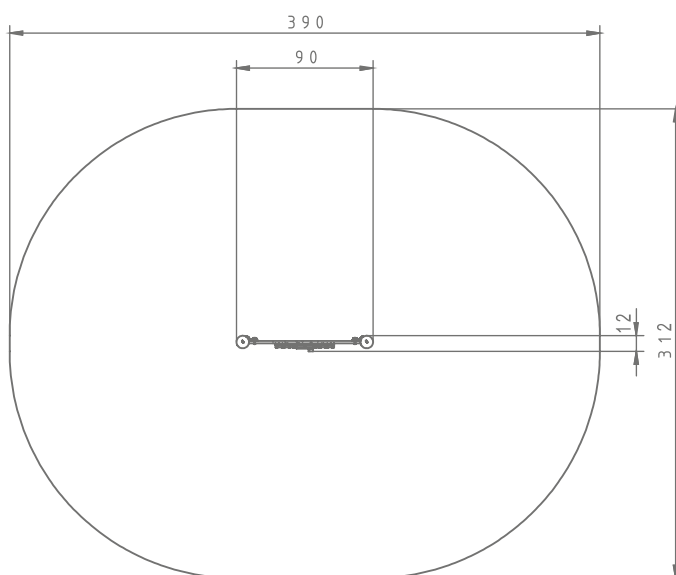

Information about the product

| | |
|---|-------------------|
| Dimensions | 90 x 12 cm |
| Safety zone | 390 x 312 cm |
| Safety zone area | 11 m ² |
| Overall height | 125 cm |
| Free fall height | - |
| Amount of users | 1 |
| Product complies with EN 1176-1:2017-12 | YES |
| Availability of spare parts | YES |
| Age range | 1-7 |

According to EN 1176-1:2017-12 norm, the product requires applying a safety surface according to the product's free fall height.

Functions

Educational board

Sensory
Integration

Socializing

4153

Scale 1:50

Materials:

Poles:
stainless steel AISI 304

Walls:
HDPE 15 mm