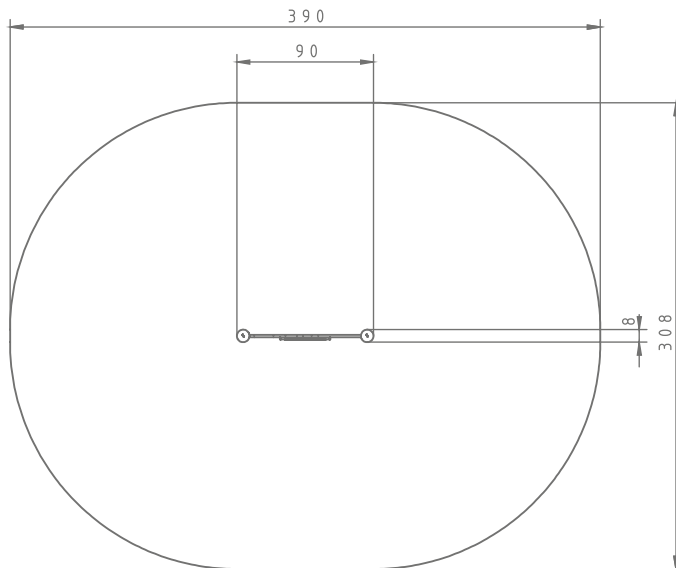

Information about the product

Dimensions	90 x 8 cm
Safety zone	390 x 308 cm
Safety zone area	11 m ²
Overall height	125 cm
Free fall height	-
Amount of users	1
Product complies with EN 1176-1:2017-12	YES
Availability of spare parts	YES
Age range	1-7

According to EN 1176-1:2017-12 norm, the product requires applying a safety surface according to the product's free fall height.

Functions

Educational board

Sensory
Integration

Socializing

4155

Scale 1:50

Materials:

Poles:
stainless steel AISI 304

Walls:
HDPE 15 mm