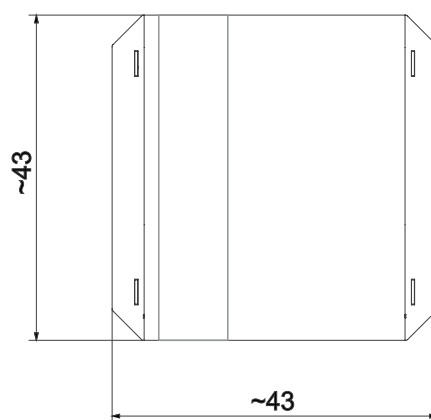

8304

Information about the product

Dimensions	ca. 43 x 43 cm
Overall height	ca. 99 cm
Capacity	40 l
Availability of spare parts	Yes

8304

SCALE 1:10

Materials

Natural robinia wood

Steel construction:
powder galvanized and
covered in powder coating
paint