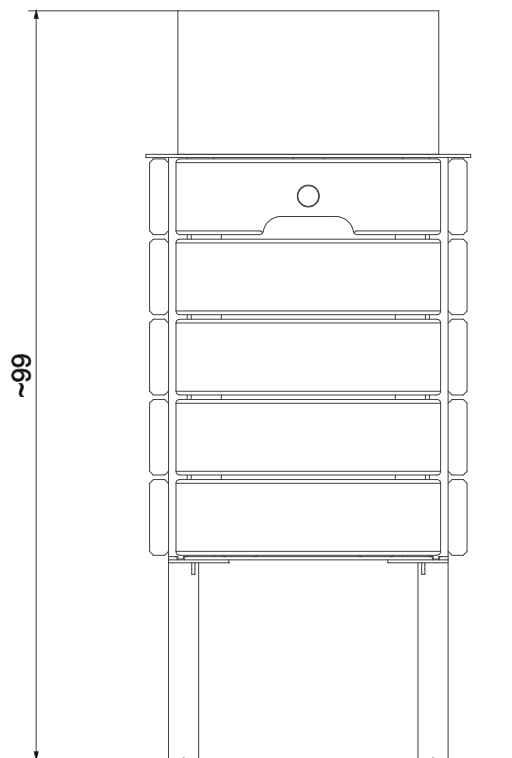

8304

Information about the product

Dimensions	ca. 43 x 43 cm
Overall height	ca. 99 cm
Capacity	40 l
Availability of spare parts	Yes

8304

SCALE 1:10

Materials

Natural robinia wood

Steel construction:
powder galvanized and
covered in powder coating
paint