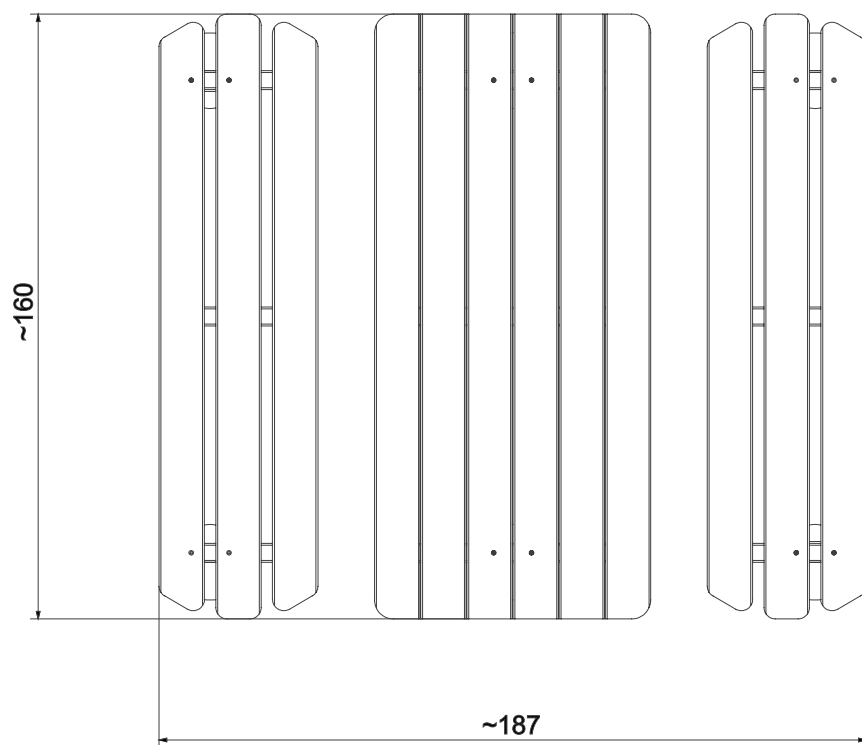

8303

Information about the product

Dimensions	ca. 187 x 160 cm
Overall height	ca. 80 cm
Availability of spare parts	Yes

Functions

Socializing

8303

SCALE 1:20

Materials