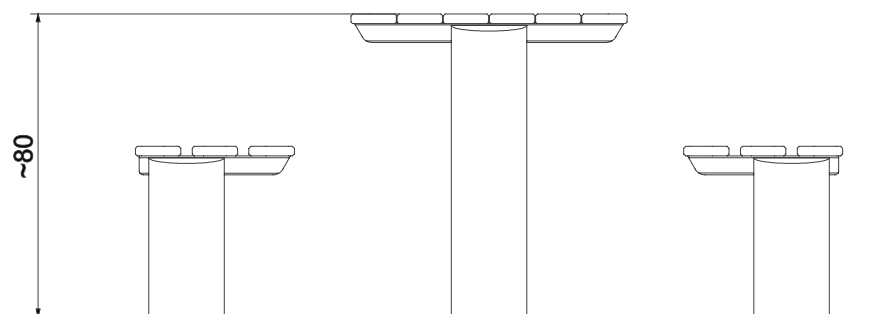

8303

Information about the product

Dimensions	ca. 187 x 160 cm
Overall height	ca. 80 cm
Availability of spare parts	Yes

Functions

Socializing

8303

SCALE 1:20

Materials

Natural robinia wood

Elements construction
Made of stainless steel
asisi 304