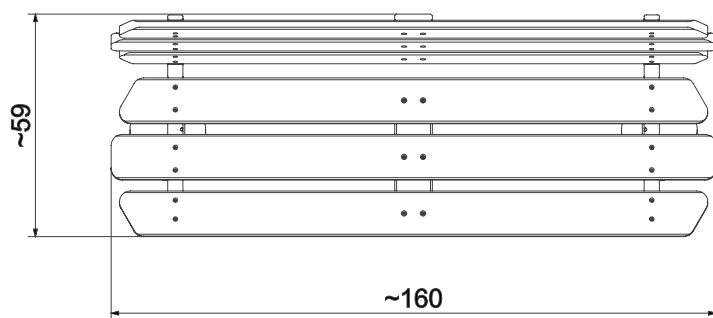

8302

Information about the product

Dimensions	ca. 160 x 59 cm
Overall height	ca. 86 cm
Availability of spare parts	Yes

Functions

Socializing

8302

SCALE 1:20

Materials