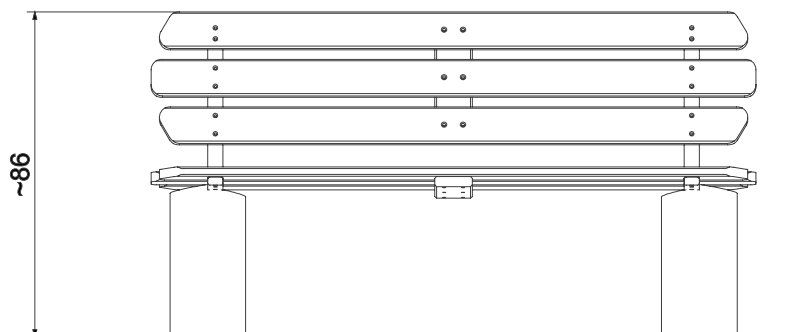

8302

Information about the product

Dimensions	ca. 160 x 59 cm
Overall height	ca. 86 cm
Availability of spare parts	Yes

Functions

Socializing

8302

SCALE 1:20

Materials

Natural robinia wood

Elements construction
made of stainless steel
ASISI 304