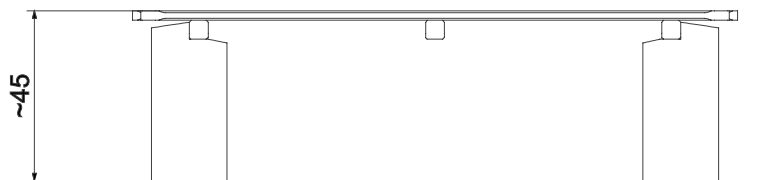

8301

Information about the product

Dimensions	ca. 160 x 42 cm
Overall height	ca. 45 cm
Availability of spare parts	Yes

Functions

Socializing

8301

SCALE 1:20

Materials