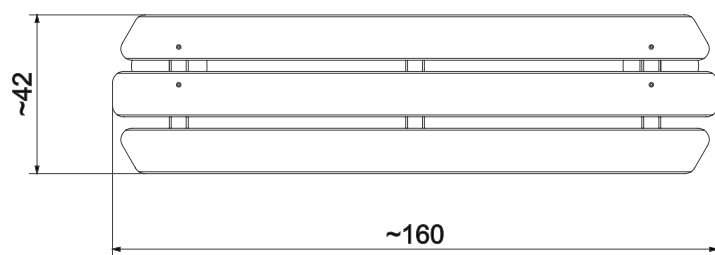

8301

Information about the product

Dimensions	ca. 160 x 42 cm
Overall height	ca. 45 cm
Availability of spare parts	Yes

Functions

Socializing

8301

SCALE 1:20

Materials