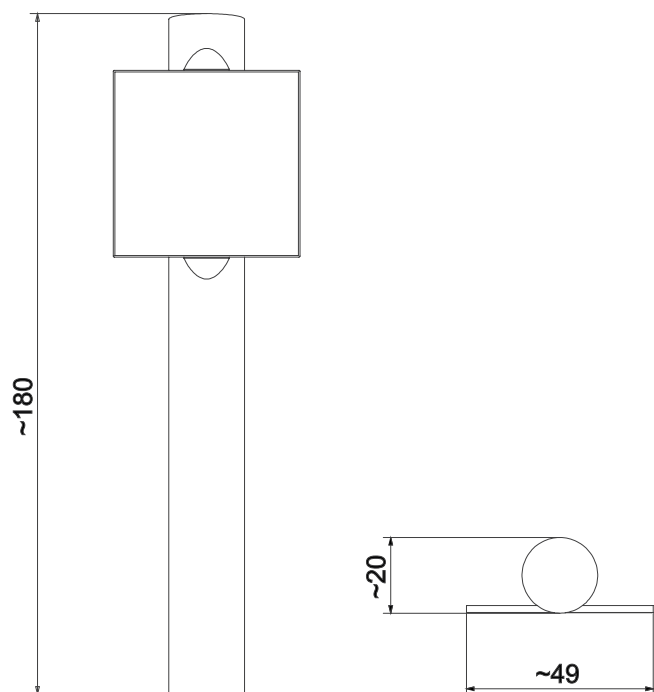

8300

Information about the product

Dimensions	ca. 49 x 20 cm
Overall height	ca. 180 cm
Availability of spare parts	Yes

According to EN 1176-1:2017-12 norm, the product requires applying a safety surface according to the product's free fall height.

Functions

Socializing

8300

SCALE 1:20

Materials

Natural robinia wood

Information board with printout on uv-resistant foil, glued to a hot dip galvanised metal sheet.