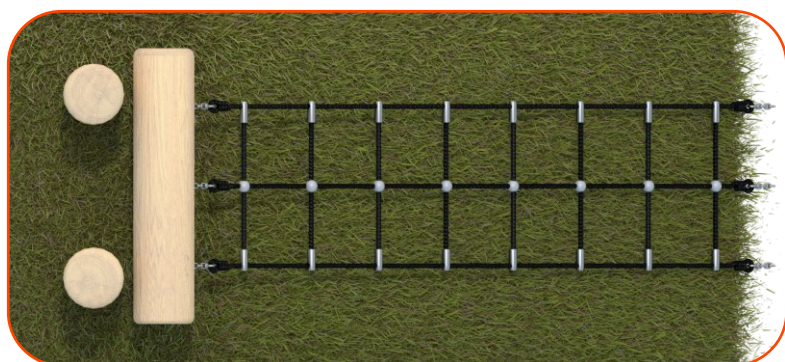

8409

Information about the product

Dimensions	ca. 233 x 90 cm
Safety zone	ca. 533 x 390 cm
Safety zone area	ca. 18 m ²
Overall height	ca. 140 cm
Free fall height	ca. 35 cm
Amount of users	4
Product complies with EN 1176-1:2017-12	Yes
Availability of spare parts	Yes
Age range	1-12

According to EN 1176-1:2017-12 norm, the product requires applying a safety surface according to the product's free fall height.

Functions

Climbing

Socializing

SCALE 1:100

Materials

Natural robinia wood

Polypropylene ropes
pp - multisplit type with a
steel core and a diameter of
16 mm