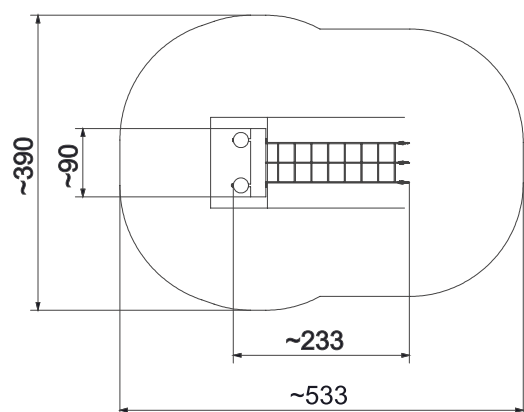

8409

Information about the product

Dimensions	ca. 233 x 90 cm
Safety zone	ca. 533 x 390 cm
Safety zone area	ca. 18 m ²
Overall height	ca. 140 cm
Free fall height	ca. 35 cm
Amount of users	4
Product complies with EN 1176-1:2017-12	Yes
Availability of spare parts	Yes
Age range	1-12

According to EN 1176-1:2017-12 norm, the product requires applying a safety surface according to the product's free fall height.

Functions

Climbing

Socializing

SCALE 1:100

Materials

Natural robinia wood

Polypropylene ropes
pp - multisplit type with a
steel core and a diameter of
16 mm