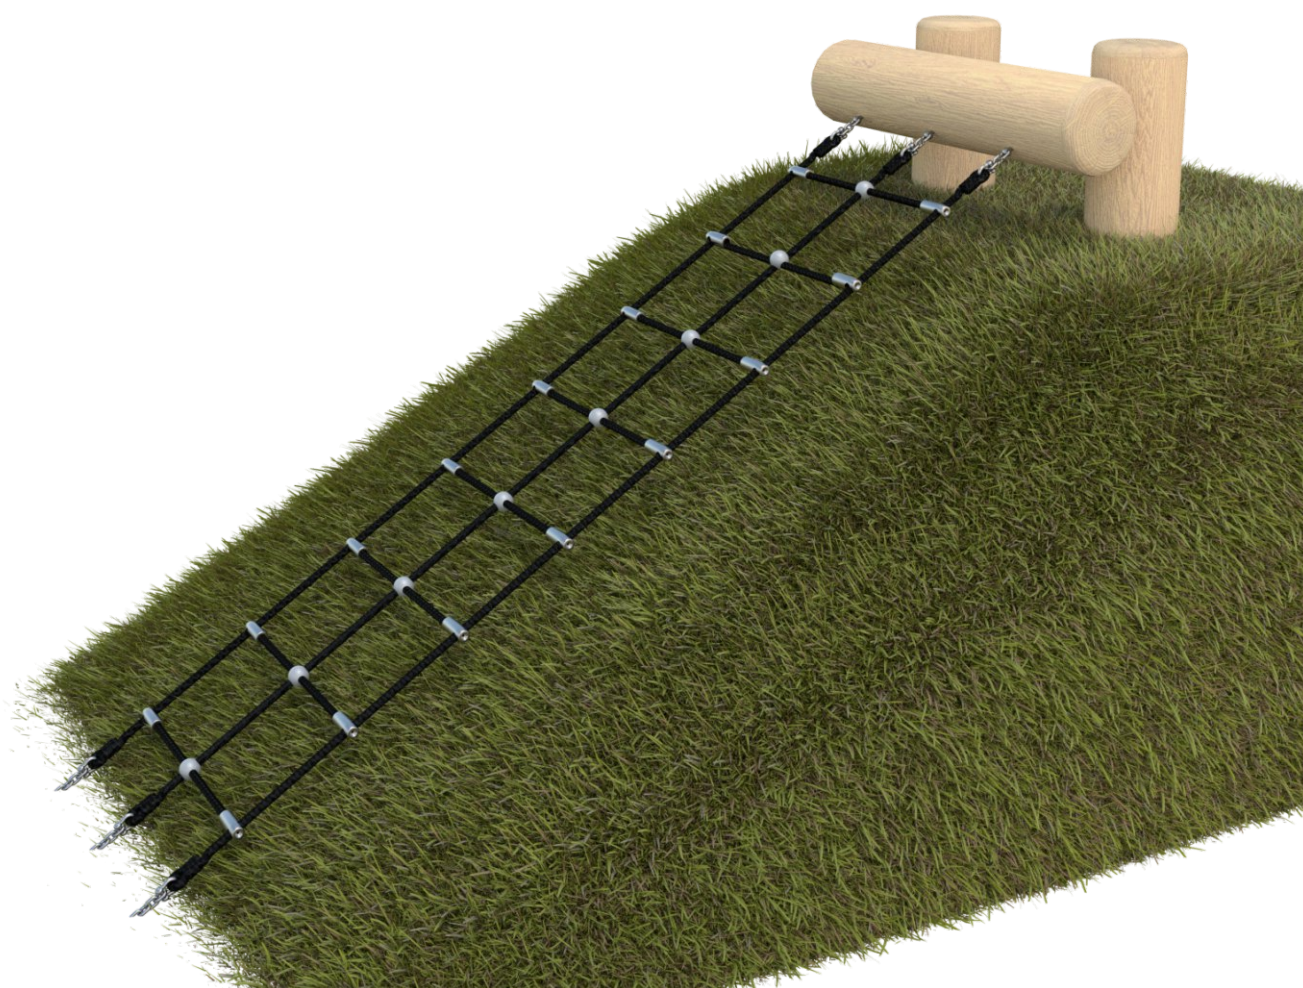

8409

Information about the product

Dimensions	ca. 233 x 90 cm
Safety zone	ca. 533 x 390 cm
Safety zone area	ca. 18 m ²
Overall height	ca. 140 cm
Free fall height	ca. 35 cm
Amount of users	4
Product complies with EN 1176-1:2017-12	Yes
Availability of spare parts	Yes
Age range	1-12

According to EN 1176-1:2017-12 norm, the product requires applying a safety surface according to the product's free fall height.

Functions

Climbing

Socializing

SCALE 1:100

Materials

Natural robinia wood

Polypropylene ropes
pp - multisplit type with a
steel core and a diameter of
16 mm

Attested 6 mm stainless
steel chains.