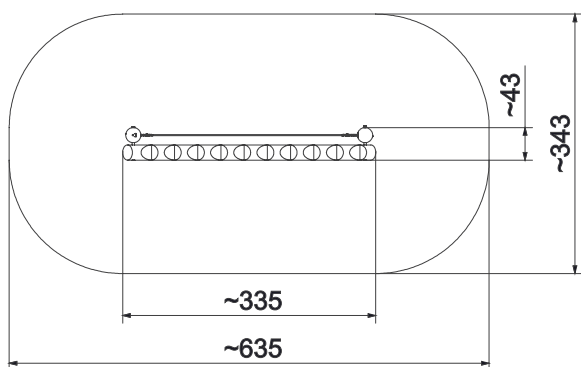

Information about the product

Dimensions	ca. 335 x 43 cm
Safety zone	ca. 635 x 343 cm
Safety zone area	ca. 20 m ²
Overall height	ca. 473 cm
Free fall height	ca. 25 cm
Amount of users	6
Product complies with EN 1176-1:2017-12	Yes
Availability of spare parts	Yes
Age range	3-12

According to EN 1176-1:2017-12 norm, the product requires applying a safety surface according to the product's free fall height.

Functions

Climbing

Balancing

Socializing

SCALE 1:100

Materials

Natural robinia wood

Polypropylene ropes
pp - multisplit type with a
steel core and a diameter of
16 mm

Attested 6 mm stainless
steel chains.