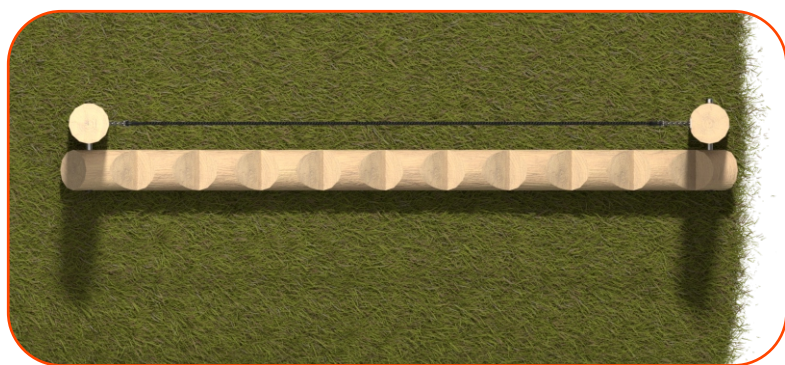

Information about the product

Dimensions	ca. 335 x 43 cm
Safety zone	ca. 635 x 343 cm
Safety zone area	ca. 20 m ²
Overall height	ca. 473 cm
Free fall height	ca. 25 cm
Amount of users	6
Product complies with EN 1176-1:2017-12	Yes
Availability of spare parts	Yes
Age range	3-12

According to EN 1176-1:2017-12 norm, the product requires applying a safety surface according to the product's free fall height.

Functions

Climbing

Balancing

Socializing

SCALE 1:100

Materials

Natural robinia wood

Polypropylene ropes
pp - multisplit type with a
steel core and a diameter of
16 mm

Attested 6 mm stainless
steel chains.