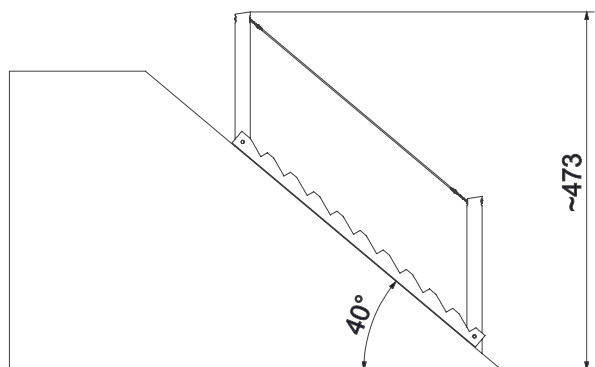

Information about the product

Dimensions	ca. 335 x 43 cm
Safety zone	ca. 635 x 343 cm
Safety zone area	ca. 20 m ²
Overall height	ca. 473 cm
Free fall height	ca. 25 cm
Amount of users	6
Product complies with EN 1176-1:2017-12	Yes
Availability of spare parts	Yes
Age range	3-12

According to EN 1176-1:2017-12 norm, the product requires applying a safety surface according to the product's free fall height.

Functions

Climbing

Balancing

Socializing

SCALE 1:100

Materials

Natural robinia wood

Polypropylene ropes
pp - multisplit type with a
steel core and a diameter of
16 mm

Attested 6 mm stainless
steel chains.