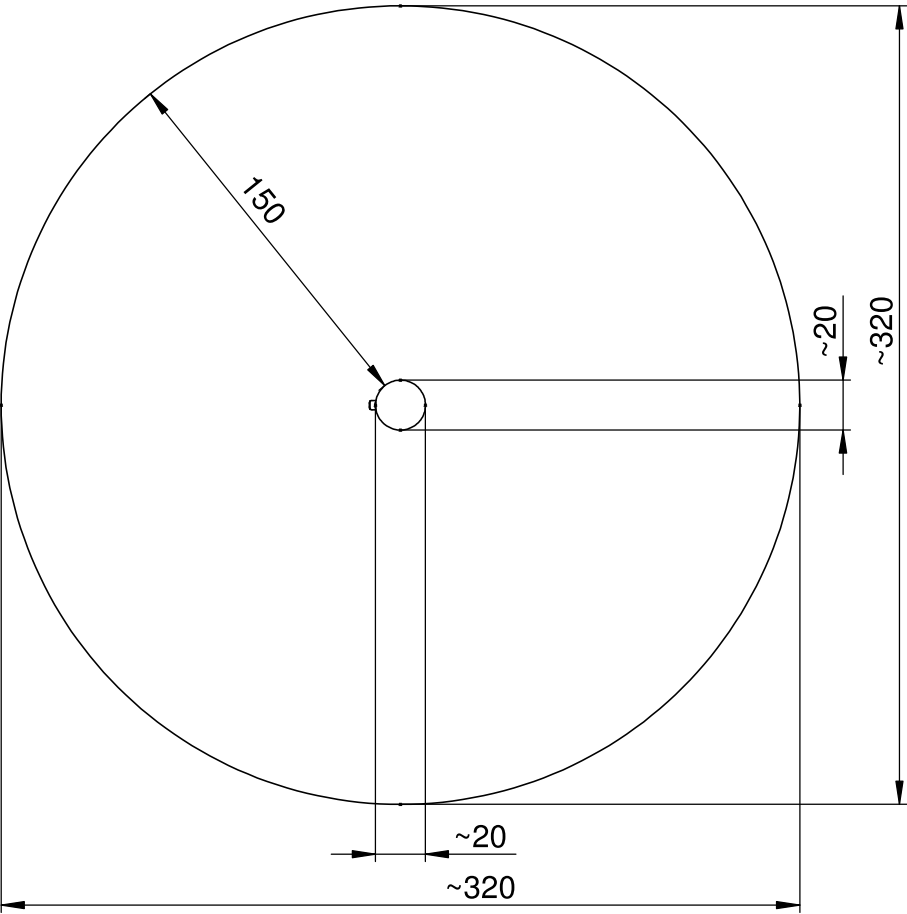

8416

Information about the product

Dimensions	ca. 20 x 20 cm
Safety zone	ca. 320 x 320 cm
Safety zone area	ca. 8 m ²
Overall height	ca. 30 cm
Free fall height	ca. 30 cm
Amount of users	1
Product complies with EN 1176-1:2017-12	Yes
Availability of spare parts	Yes
Age range	1-12

According to EN 1176-1:2017-12 norm, the product requires applying a safety surface according to the product's free fall height.

Functions

SCALE 1:30

Materials

Natural robinia wood