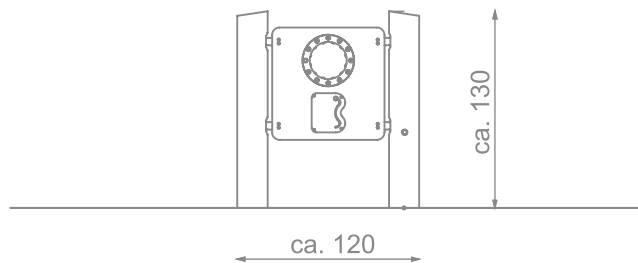

Information about the product

Dimensions	ca. 120 x 23 cm
Safety zone	ca. 420 x 323cm
Safety zone area	ca. 12 m ²
Overall height	ca. 130 cm
Free fall height	-
Amount of users	1
Product complies with EN 1176-1:2017-12	Yes
Availability of spare parts	Yes
Age range	1-12

Functions

Socializing

Sensory
Integration

Education panel

8424

SCALE 1:50

Materials