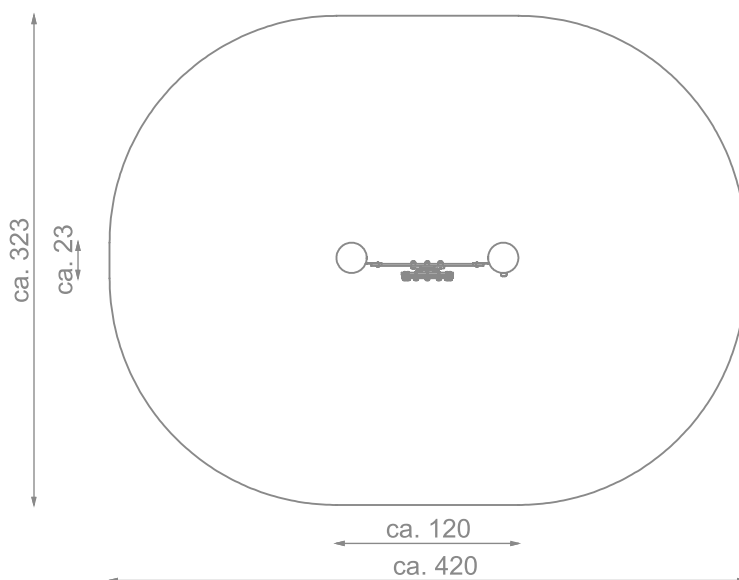

Information about the product

Dimensions	ca. 120 x 23 cm
Safety zone	ca. 420 x 323cm
Safety zone area	ca. 12 m ²
Overall height	ca. 130 cm
Free fall height	-
Amount of users	1
Product complies with EN 1176-1:2017-12	Yes
Availability of spare parts	Yes
Age range	1-12

Functions

Socializing

Sensory
Integration

Education panel

8424

SCALE 1:50

Materials