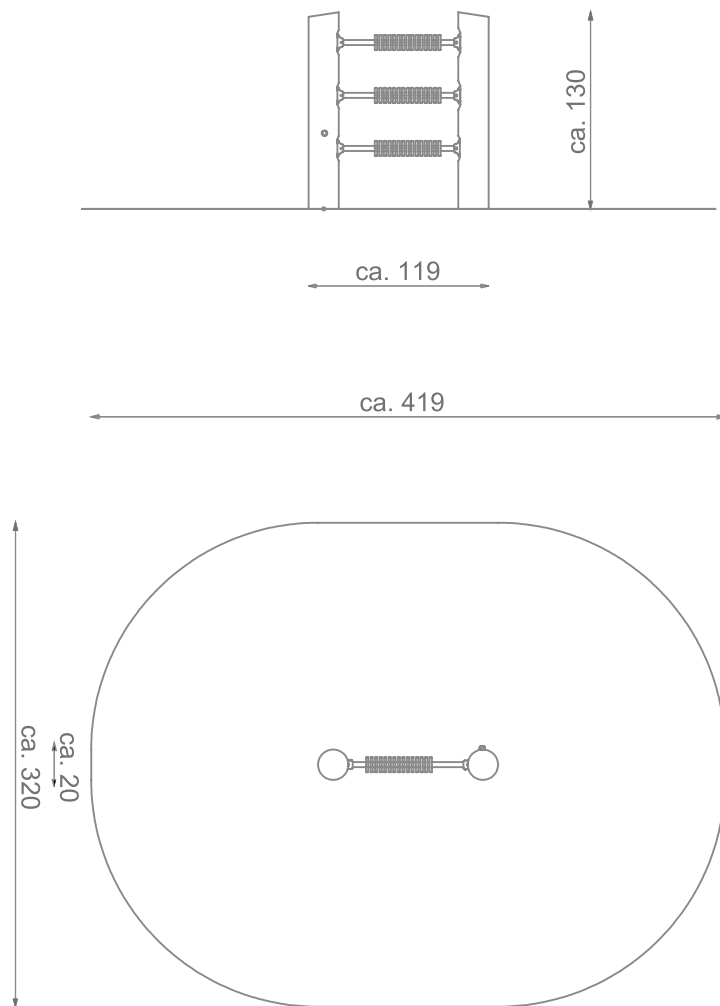

Information about the product

Dimensions	ca. 119 x 20 cm
Safety zone	ca. 419 x 320 cm
Safety zone area	ca. 12 m ²
Overall height	ca. 130 cm
Free fall height	-
Amount of users	1
Product complies with EN 1176-1:2017-12	Yes
Availability of spare parts	Yes
Age range	1-12

Functions

Socializing

Sensory
Integration

Education panel

SCALE 1:50

Materials

Natural robinia wood

Elements made of stainless steel AISI 304

Elements: HDPE 15 mm