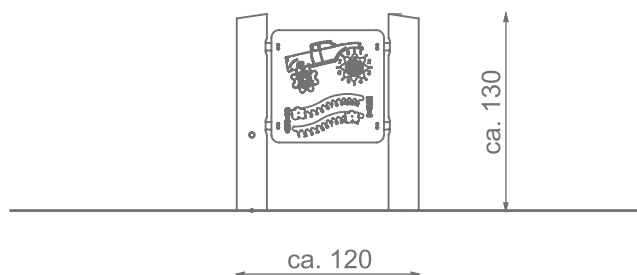

8426

SCALE 1:50

Materials