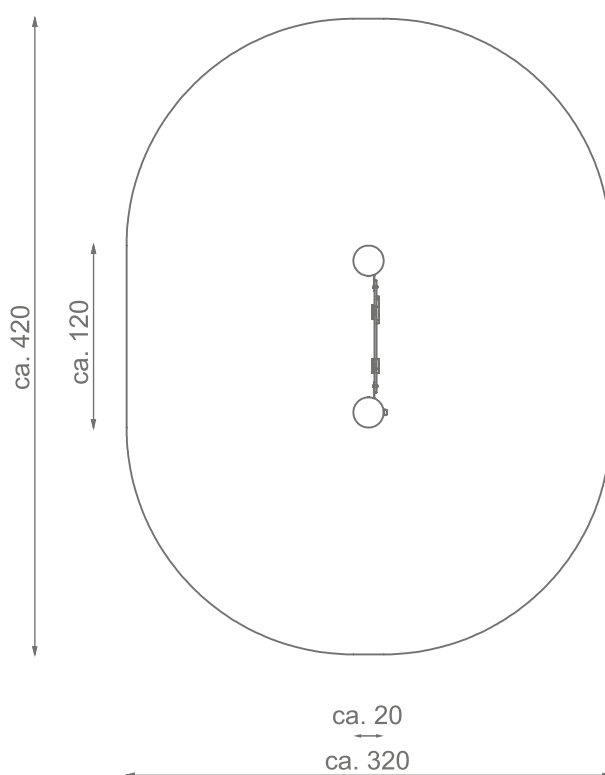

### Information about the product

Dimensions	ca. 120 x 20 cm
Safety zone	ca. 420 x 320cm
Safety zone area	ca. 11,5 m <sup>2</sup>
Overall height	ca. 130 cm
Free fall height	-
Amount of users	1
Product complies with EN 1176-1:2017-12	Yes
Availability of spare parts	Yes
Age range	1-12

# 8426

SCALE 1:50