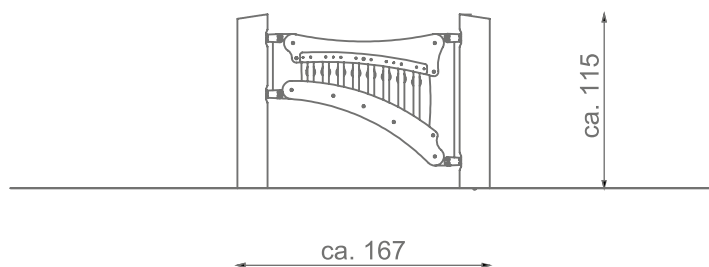

8427

SCALE 1:50

Materials