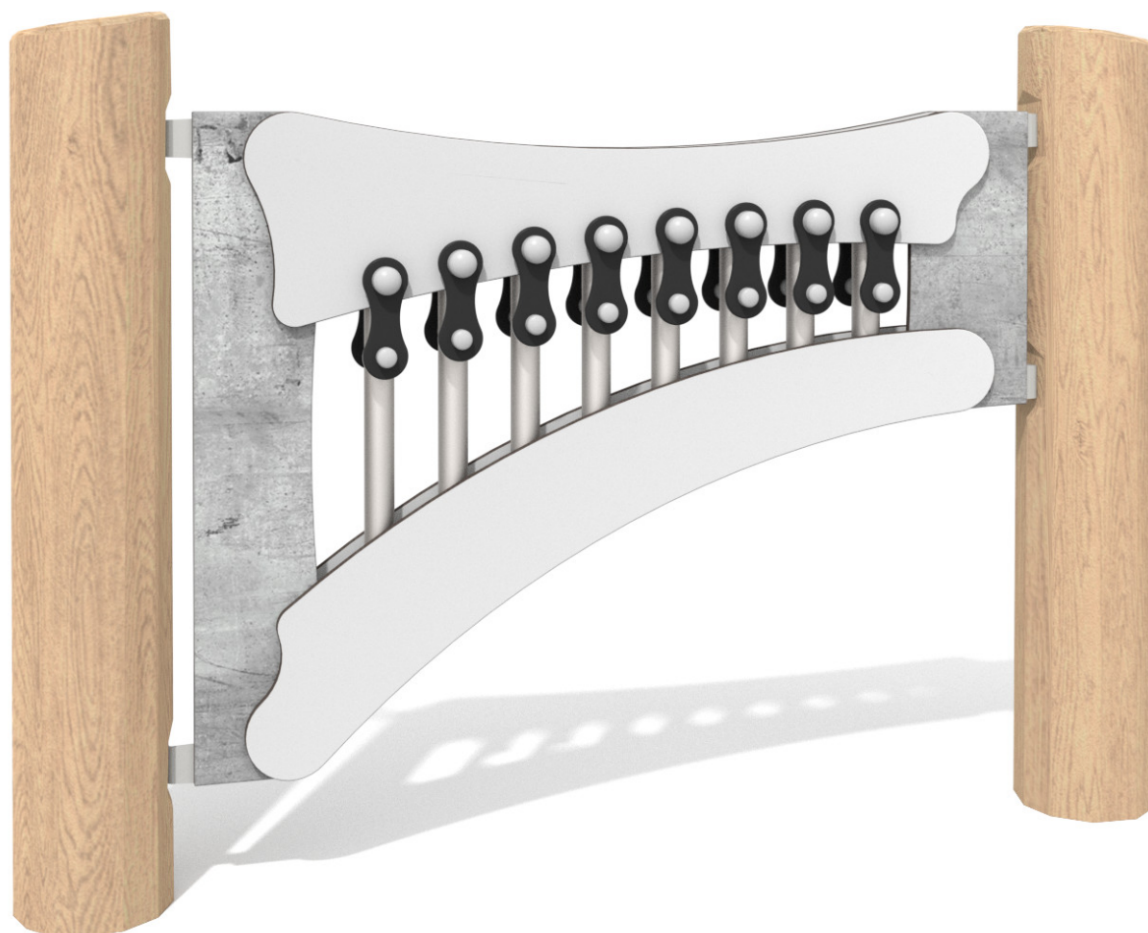

## Information about the product

Dimensions	ca. 167 x 20 cm
Safety zone	ca. 467 x 320cm
Safety zone area	ca. 13 m <sup>2</sup>
Overall height	ca. 115 cm
Free fall height	-
Amount of users	1
Product complies with EN 1176-1:2017-12	Yes
Availability of spare parts	Yes
Age range	1-12

## Functions

Socializing

Sensory  
Integration

Education panel

# 8427

SCALE 1:50

## Materials

Natural robinia wood

Elements made of stainless steel AISI 304

HPL 13 mm panels