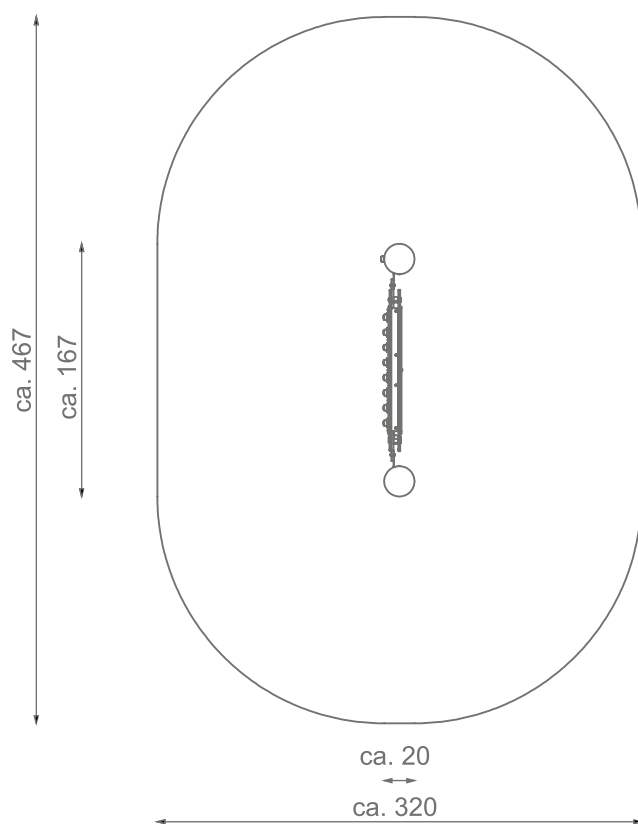

## Information about the product

Dimensions	ca. 167 x 20 cm
Safety zone	ca. 467 x 320cm
Safety zone area	ca. 13 m <sup>2</sup>
Overall height	ca. 115 cm
Free fall height	-
Amount of users	1
Product complies with EN 1176-1:2017-12	Yes
Availability of spare parts	Yes
Age range	1-12

# 8427

SCALE 1:50