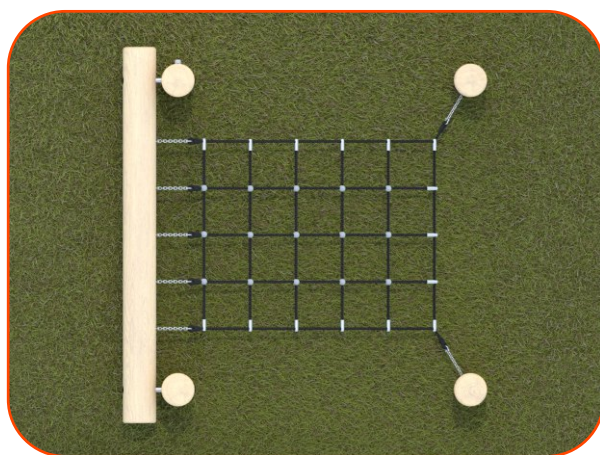

Information about the product

Dimensions	ca. 218 x 225 cm
Safety zone	ca. 518 x 525 cm
Safety zone area	ca. 25 m ²
Overall height	ca. 132 cm
Free fall height	ca. 50 cm
Amount of users	3
Product complies with EN 1176-1:2017-12	Yes
Availability of spare parts	Yes
Age range	3-12

According to EN 1176-1:2017-12 norm, the product requires applying a safety surface according to the product's free fall height.

Functions

Socializing

Balancing

Climbing

SCALE 1:100

Materials

Natural robinia wood

Polypropylene ropes
pp - multisplit type with
a steel core and a diameter
of 16 mm

Solid and esthetic rope
connectors made of
injection molded
polyamide.