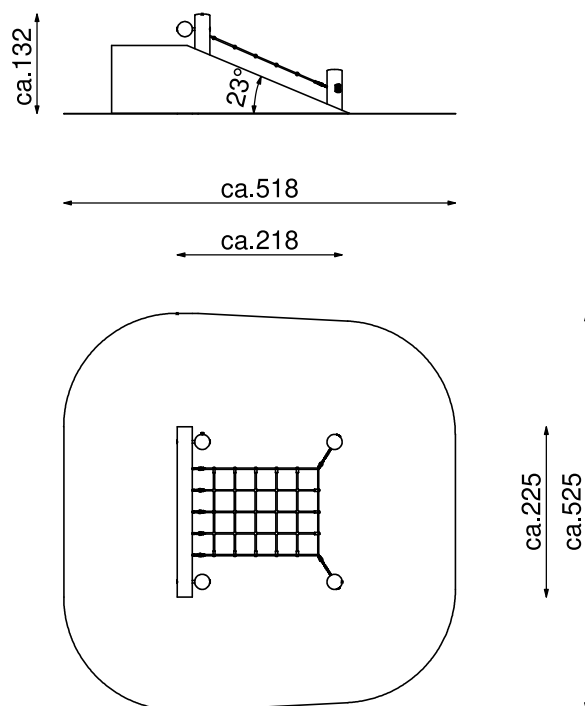

Information about the product

Dimensions	ca. 218 x 225 cm
Safety zone	ca. 518 x 525 cm
Safety zone area	ca. 25 m ²
Overall height	ca. 132 cm
Free fall height	ca. 50 cm
Amount of users	3
Product complies with EN 1176-1:2017-12	Yes
Availability of spare parts	Yes
Age range	3-12

According to EN 1176-1:2017-12 norm, the product requires applying a safety surface according to the product's free fall height.

Functions

Socializing

Balancing

Climbing

SCALE 1:100

Materials

Natural robinia wood

Polypropylene ropes
pp - multisplit type with
a steel core and a diameter
of 16 mm

Solid and esthetic rope
connectors made of
injection molded
polyamide.