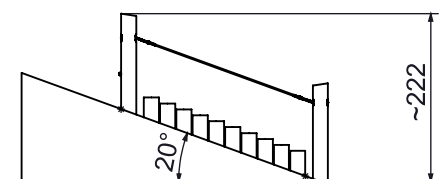

### Information about the product

Dimensions	ca. 274 x 100 cm
Safety zone	ca. 574 x 400 cm
Safety zone area	ca. 20 m <sup>2</sup>
Overall height	ca. 222 cm
Free fall height	ca. 34 cm
Amount of users	5
Product complies with EN 1176-1:2017-12	Yes
Availability of spare parts	Yes
Age range	3-12

According to EN 1176-1:2017-12 norm, the product requires applying a safety surface according to the product's free fall height.

### Functions

Climbing

Balancing

Socializing

SCALE 1:100