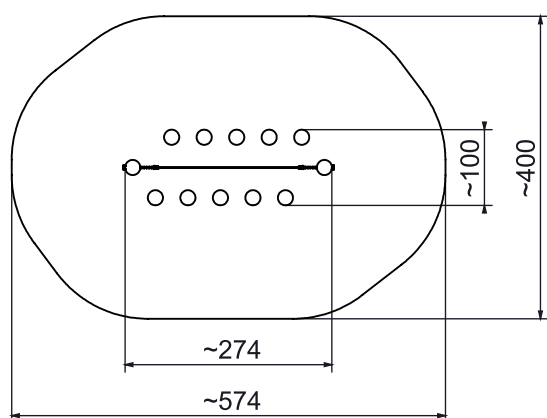

### Information about the product

Dimensions	ca. 274 x 100 cm
Safety zone	ca. 574 x 400 cm
Safety zone area	ca. 20 m <sup>2</sup>
Overall height	ca. 222 cm
Free fall height	ca. 34 cm
Amount of users	5
Product complies with EN 1176-1:2017-12	Yes
Availability of spare parts	Yes
Age range	3-12

According to EN 1176-1:2017-12 norm, the product requires applying a safety surface according to the product's free fall height.

### Functions

Climbing

Balancing

Socializing

SCALE 1:100

## Materials

Natural robinia wood

Polypropylene ropes  
pp - multisplit type with a  
steel core and a diameter of  
16 mm

Attested 6 mm stainless  
steel chains.