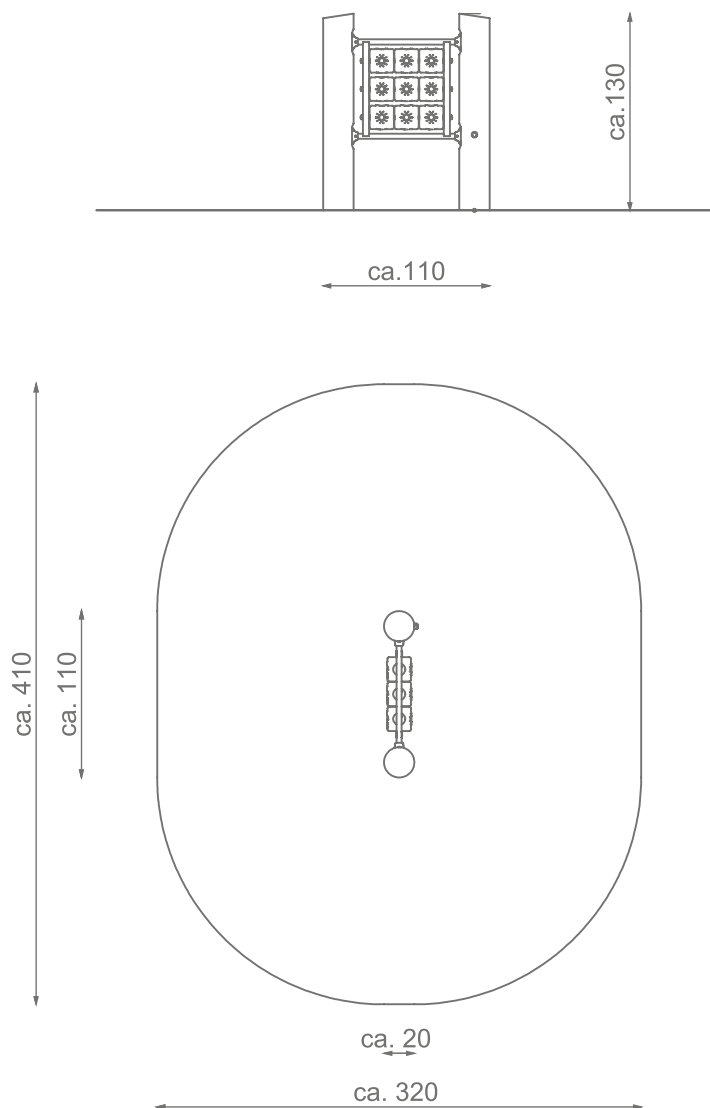

### Information about the product

Dimensions	ca. 110 x 20 cm
Safety zone	ca. 410 x 320cm
Safety zone area	ca. 11 m <sup>2</sup>
Overall height	ca. 110 cm
Free fall height	-
Amount of users	1
Product complies with EN 1176-1:2017-12	Yes
Availability of spare parts	Yes
Age range	1-12

### Functions

Socializing

Sensory  
Integration

Education panel

SCALE 1:50