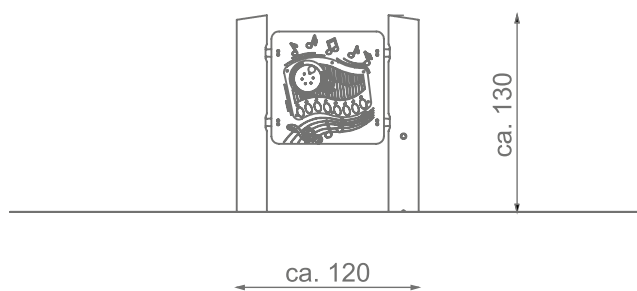

Information about the product

Dimensions	ca. 120 x 25 cm
Safety zone	ca. 420 x 325 cm
Safety zone area	ca. 11,5 m ²
Overall height	ca. 130 cm
Free fall height	-
Amount of users	1
Product complies with EN 1176-1:2017-12	Tak
Availability of spare parts	Tak
Age range	1-12

Functions

Socializing

Sensory
Integration

Education panel

SCALE 1:50

Materials

Natural robinia wood

Elements:
HDPE 15 mm