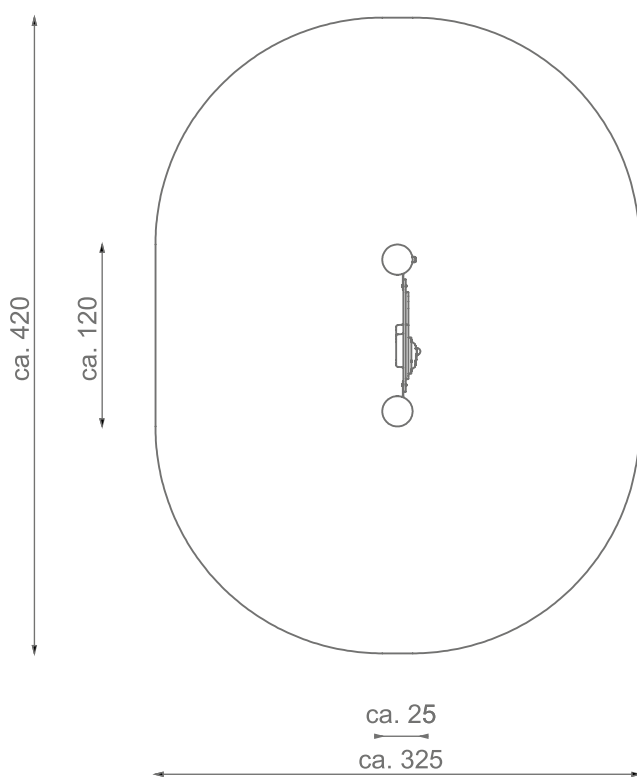

Information about the product

Dimensions	ca. 120 x 25 cm
Safety zone	ca. 420 x 325 cm
Safety zone area	ca. 11,5 m ²
Overall height	ca. 130 cm
Free fall height	-
Amount of users	1
Product complies with EN 1176-1:2017-12	Tak
Availability of spare parts	Tak
Age range	1-12

Functions

Socializing

Sensory
Integration

Education panel

SCALE 1:50

Materials

Natural robinia wood

Elements:
HDPE 15 mm