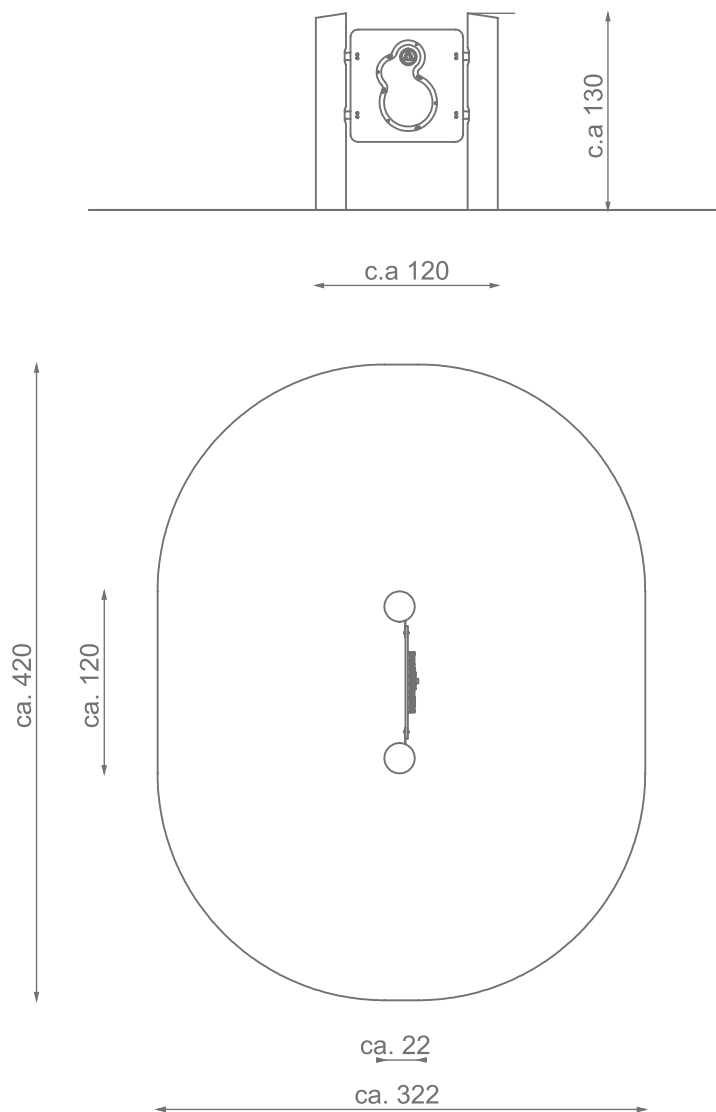

8430

Information about the product

Dimensions	ca. 120 x 22 cm
Safety zone	ca. 420 x 322cm
Safety zone area	ca. 11,5 m ²
Overall height	ca. 130 cm
Free fall height	-
Amount of users	1
Product complies with EN 1176-1:2017-12	Tak
Availability of spare parts	Tak
Age range	1-12

Functions

Socializing

Sensory
Integration

Education panel

8430

SCALE 1:50

Materials

Natural robinia wood

Elements:
HDPE 15 mm