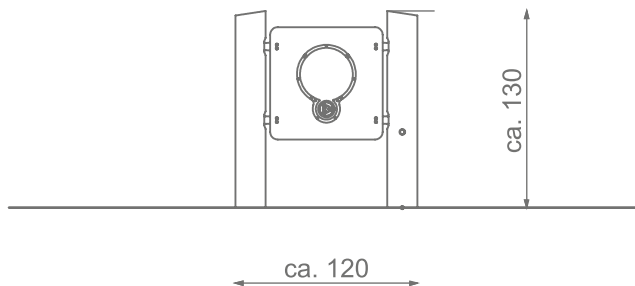

### Information about the product

Dimensions	ca. 120 x 20 cm
Safety zone	ca. 420 x 320cm
Safety zone area	ca. 11,5 m <sup>2</sup>
Overall height	ca. 130 cm
Free fall height	-
Amount of users	1
Product complies with EN 1176-1:2017-12	Yes
Availability of spare parts	Yes
Age range	1-12

### Functions

Socializing

Sensory  
Integration

Education panel

SKALA 1:50