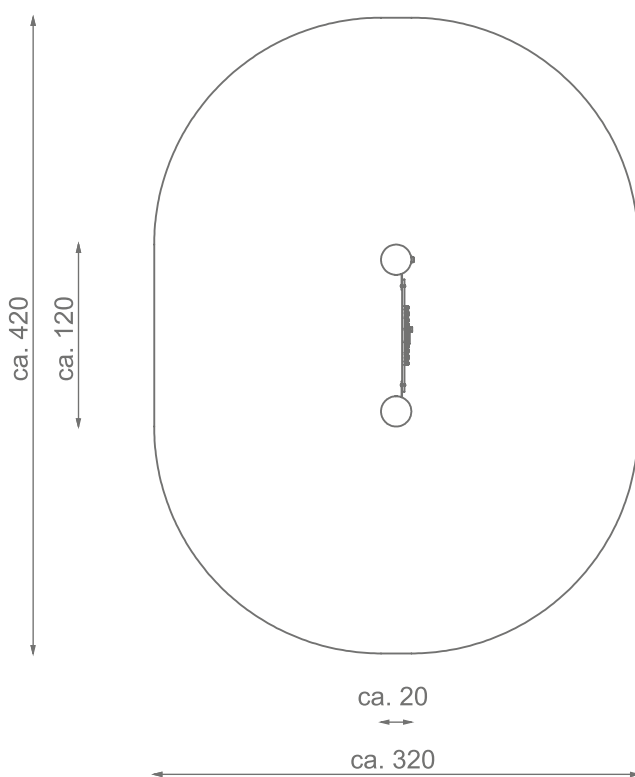

### Information about the product

Dimensions	ca. 120 x 20 cm
Safety zone	ca. 420 x 320cm
Safety zone area	ca. 11,5 m <sup>2</sup>
Overall height	ca. 130 cm
Free fall height	-
Amount of users	1
Product complies with EN 1176-1:2017-12	Yes
Availability of spare parts	Yes
Age range	1-12

### Functions

Socializing

Sensory  
Integration

Education panel

SKALA 1:50