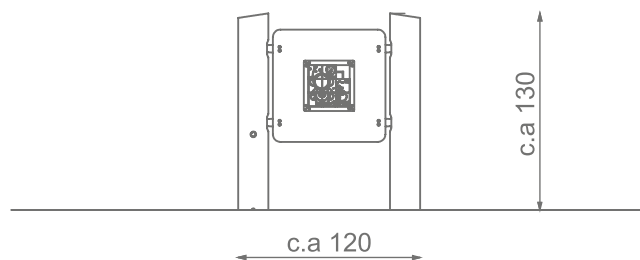

Information about the product

Dimensions	ca. 120 x 20 cm
Safety zone	ca. 420 x 320cm
Safety zone area	ca. 11,5 m ²
Overall height	ca. 130 cm
Free fall height	-
Amount of users	1
Product complies with EN 1176-1:2017-12	Yes
Availability of spare parts	Yes
Age range	1-12

Functions

Socializing

Sensory
Integration

Education panel

SCALE 1:50

Materials

Natural robinia wood

Elements:
HDPE 15 mm