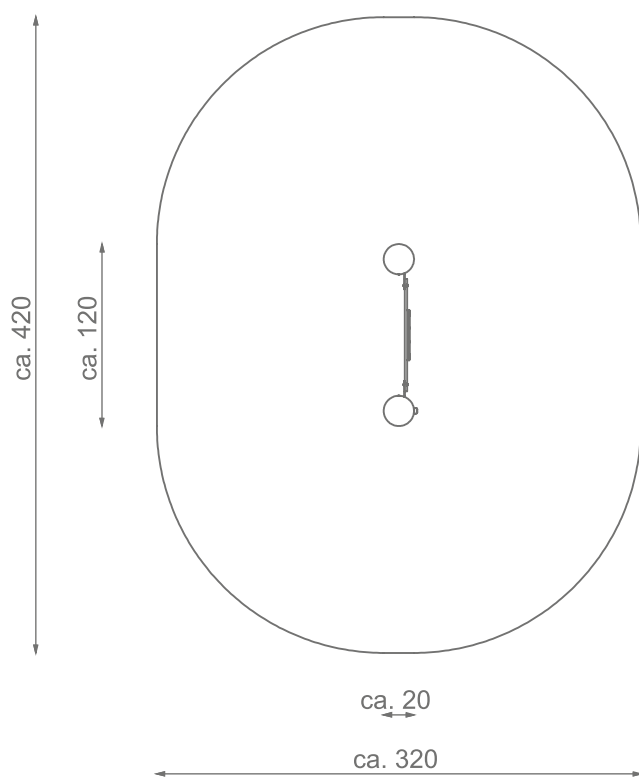

Information about the product

Dimensions	ca. 120 x 20 cm
Safety zone	ca. 420 x 320cm
Safety zone area	ca. 11,5 m ²
Overall height	ca. 130 cm
Free fall height	-
Amount of users	1
Product complies with EN 1176-1:2017-12	Yes
Availability of spare parts	Yes
Age range	1-12

Functions

Socializing

Sensory
Integration

Education panel

SCALE 1:50

Materials

Natural robinia wood

Elements:
HDPE 15 mm