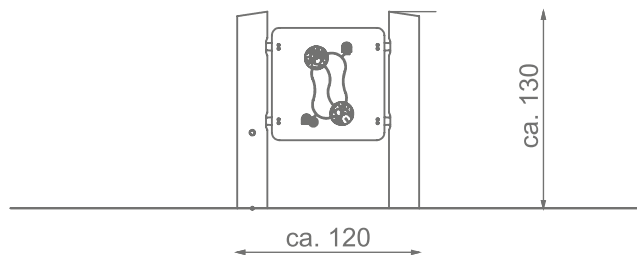

Information about the product

Dimensions	ca. 120 x 20 cm
Safety zone	ca. 420 x 320cm
Safety zone area	ca. 11,5 m ²
Overall height	ca. 130 cm
Free fall height	-
Amount of users	1
Product complies with EN 1176-1:2017-12	Yes
Availability of spare parts	Yes
Age range	1-12

Functions

Socializing

Sensory
Integration

Education panel

Materials