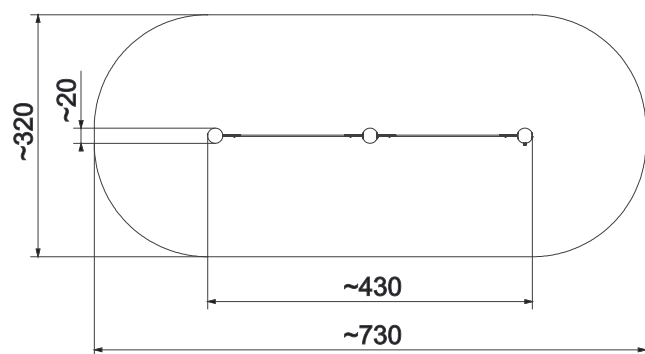

### Information about the product

Dimensions	ca. 430 x 20 cm
Safety zone	ca. 730 x 320 cm
Safety zone area	ca. 22 m <sup>2</sup>
Overall height	ca. 400 cm
Free fall height	-
Amount of users	8
Product complies with EN 1176-1:2017-12	Yes
Availability of spare parts	Yes
Age range	3-12

According to EN 1176-1:2017-12 norm, the product requires applying a safety surface according to the product's free fall height.

### Functions

Climbing

Socializing

SCALE 1:100

## Materials

Natural robinia wood

Polypropylene ropes  
pp - multisplit type with a  
steel core and a diameter of  
16 mm

Attested 6 mm stainless  
steel chains.