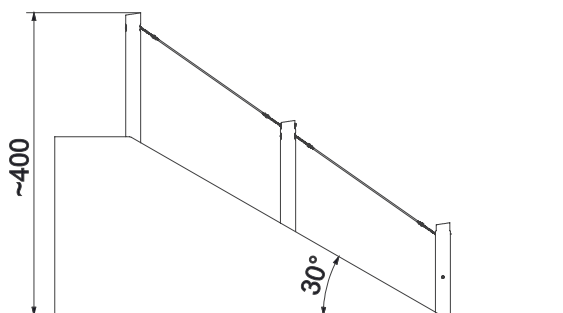

### Information about the product

Dimensions	ca. 430 x 20 cm
Safety zone	ca. 730 x 320 cm
Safety zone area	ca. 22 m <sup>2</sup>
Overall height	ca. 400 cm
Free fall height	-
Amount of users	8
Product complies with EN 1176-1:2017-12	Yes
Availability of spare parts	Yes
Age range	3-12

According to EN 1176-1:2017-12 norm, the product requires applying a safety surface according to the product's free fall height.

### Functions

Climbing

Socializing

SCALE 1:100

## Materials

Natural robinia wood

Polypropylene ropes  
pp - multisplit type with a  
steel core and a diameter of  
16 mm

Attested 6 mm stainless  
steel chains.