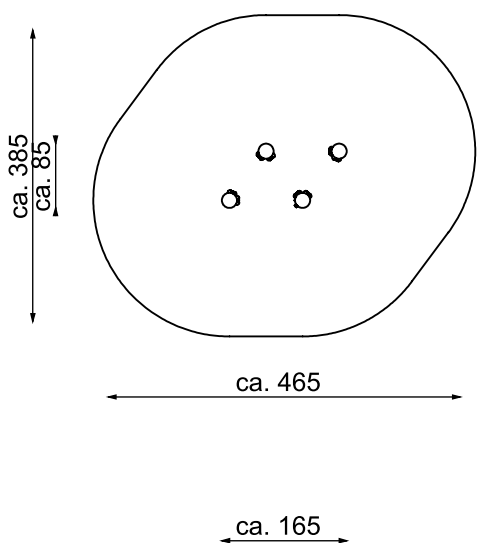

Information about the product

Dimensions	ca. 165 x 85 cm
Safety zone	ca. 465 x 385 cm
Safety zone area	ca. 14,5 m ²
Overall height	ca. 200 cm
Free fall height	ca. 59 cm
Amount of users	4
Product complies with EN 1176-1:2017-12	Yes
Availability of spare parts	Yes
Age range	3-12

According to EN 1176-1:2017-12 norm, the product requires applying a safety surface according to the product's free fall height.

Functions

Socializing

Climbing

SCALE 1:30

Materials

Natural robinia wood