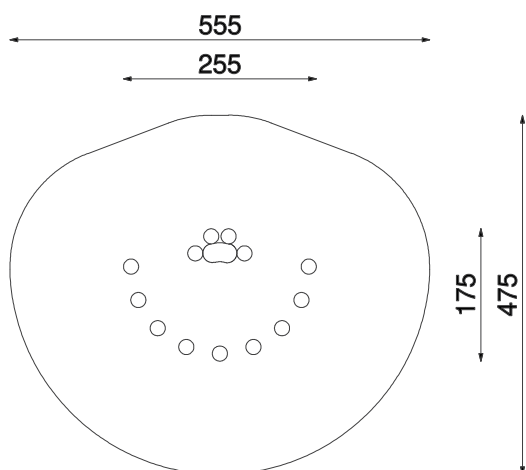

Information about the product

Dimensions	ca. 255 x 175 cm
Safety zone	ca. 555 x 475 cm
Safety zone area	ca. 20,5 m ²
Overall height	ca. 170 cm
Free fall height	ca. 45 cm
Amount of users	10
Product complies with EN 1176-1:2017-12	Yes
Availability of spare parts	Yes
Age range	1-12

According to EN 1176-1:2017-12 norm, the product requires applying a safety surface according to the product's free fall height.

Functions

SCALE 1:100

Materials

Natural robinia wood

Elements: HDPE 15 mm