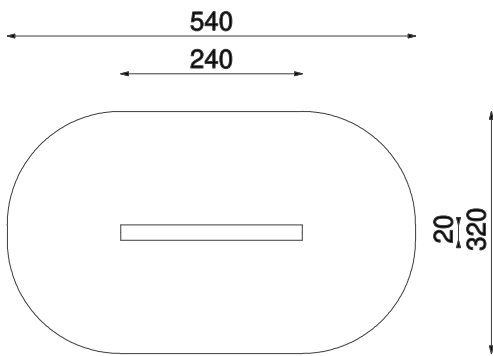

## Information about the product

Dimensions	ca. 240 x 20 cm
Safety zone	ca. 540 x 320 cm
Safety zone area	ca. 15,35 m <sup>2</sup>
Overall height	ca. 40 cm
Free fall height	ca. 40 cm
Amount of users	2
Product complies with EN 1176-1:2017-12	Yes
Availability of spare parts	Yes
Age range	3-12

According to EN 1176-1:2017-12 norm, the product requires applying a safety surface according to the product's free fall height.

## Functions

Socializing

Balancing

SCALE 1:100