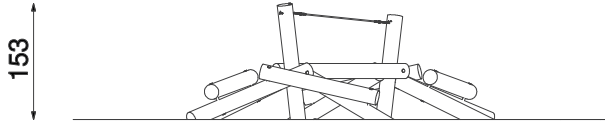

8413

Information about the product

Dimensions	ca. 407 x 408 cm
Safety zone	ca. 707 x 708 cm
Safety zone area	ca. 42 m ²
Overall height	ca. 153 cm
Free fall height	ca. 74 cm
Amount of users	7
Product complies with EN 1176-1:2017-12	Yes
Availability of spare parts	Yes
Age range	3-12

According to EN 1176-1:2017-12 norm, the product requires applying a safety surface according to the product's free fall height.

Functions

SCALE 1:100

Materials

Natural robinia wood

Polypropylene ropes
pp - multisplit type with a steel
core and a diameter of 16 mm