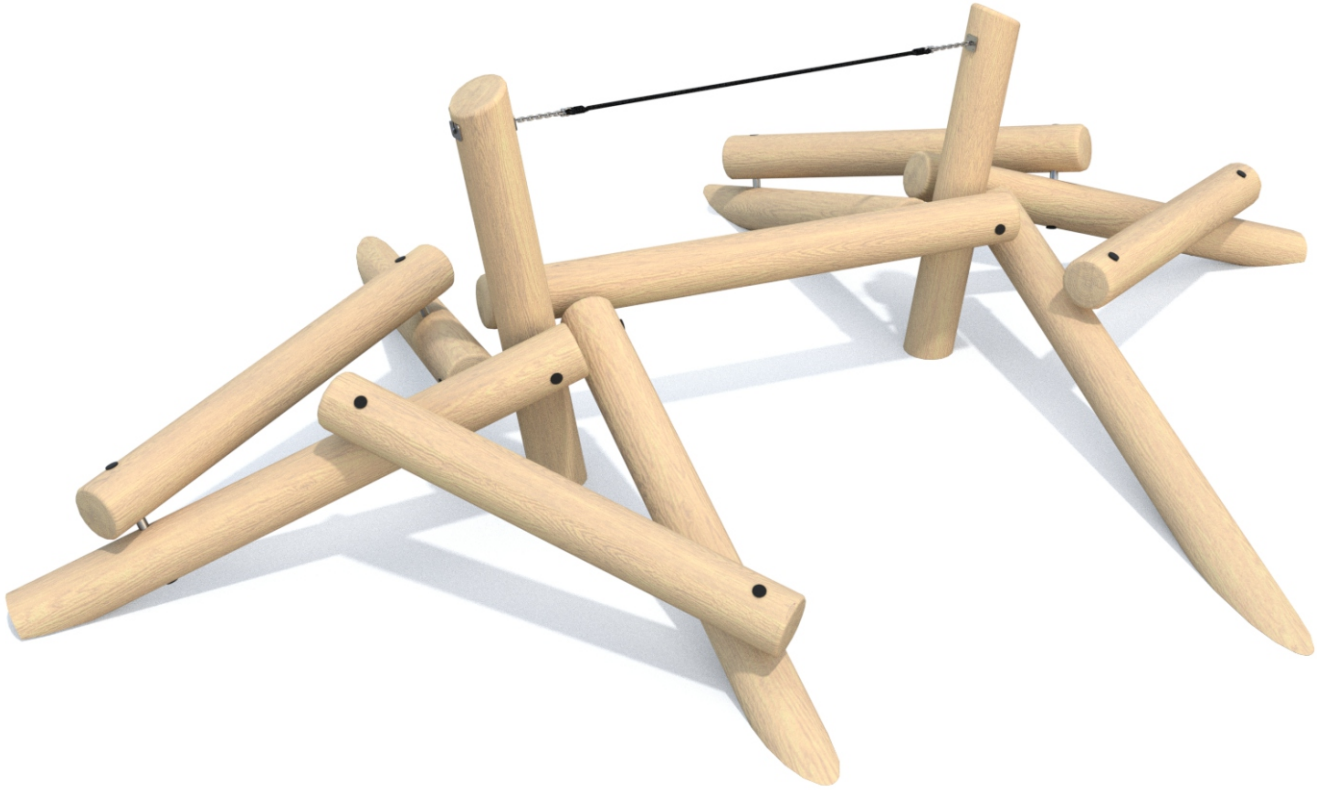

8413

Information about the product

Dimensions	ca. 407 x 408 cm
Safety zone	ca. 707 x 708 cm
Safety zone area	ca. 42 m ²
Overall height	ca. 153 cm
Free fall height	ca. 74 cm
Amount of users	7
Product complies with EN 1176-1:2017-12	Yes
Availability of spare parts	Yes
Age range	3-12

According to EN 1176-1:2017-12 norm, the product requires applying a safety surface according to the product's free fall height.

Functions

SCALE 1:100

Materials

Natural robinia wood

Polypropylene ropes
pp - multisplit type with a steel
core and a diameter of 16 mm

Attested 6 mm stainless
steel chains.