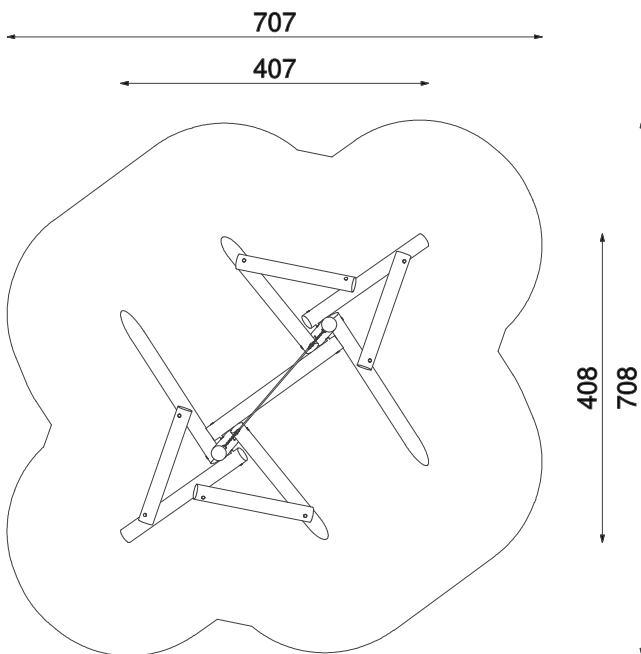

8413

Information about the product

Dimensions	ca. 407 x 408 cm
Safety zone	ca. 707 x 708 cm
Safety zone area	ca. 42 m ²
Overall height	ca. 153 cm
Free fall height	ca. 74 cm
Amount of users	7
Product complies with EN 1176-1:2017-12	Yes
Availability of spare parts	Yes
Age range	3-12

According to EN 1176-1:2017-12 norm, the product requires applying a safety surface according to the product's free fall height.

Functions

SCALE 1:100

Materials

Natural robinia wood

Polypropylene ropes
pp - multisplit type with a steel
core and a diameter of 16 mm

Attested 6 mm stainless
steel chains.