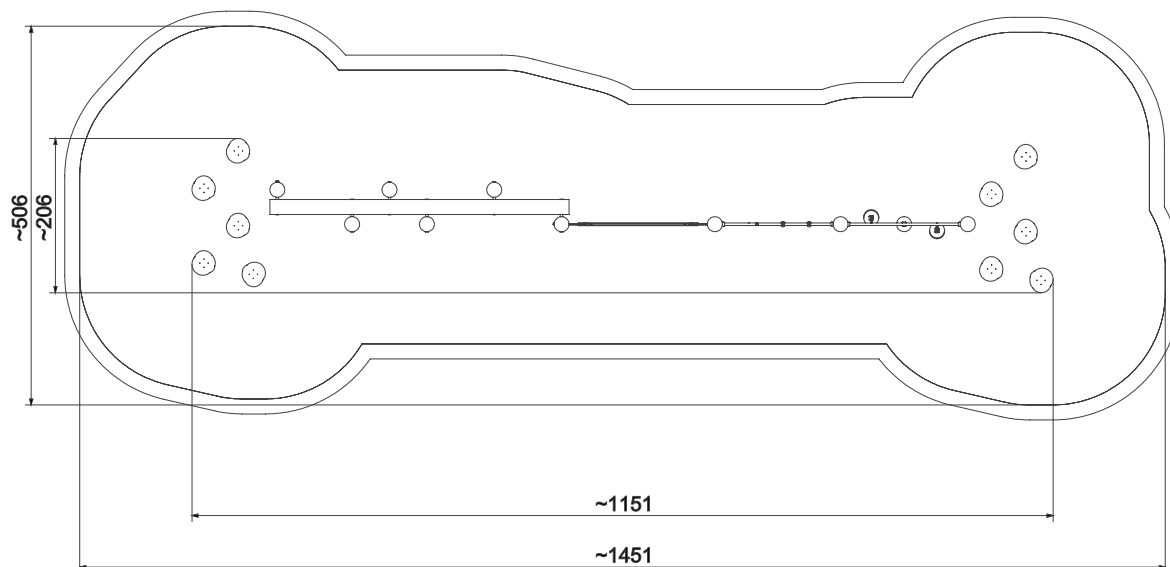

8402

Information about the product

Dimensions	ca. 1151 x 206 cm
Safety zone	ca. 1451 x 506 cm
Safety zone area	ca. 56,2 m ²
Overall height	ca. 210 cm
Free fall height	ca. 142 cm
Amount of users	25
Product complies with EN 1176-1:2017-12	Yes
Availability of spare parts	Yes
Age range	3-12

According to EN 1176-1:2017-12 norm, the product requires applying a safety surface according to the product's free fall height.

Functions

Climbing

Balancing

Socializing

SCALE 1:100

Materials

Natural robinia wood

Elements construction
Made of stainless steel
asisi 304

Anti-slip 15 mm platform
plate.