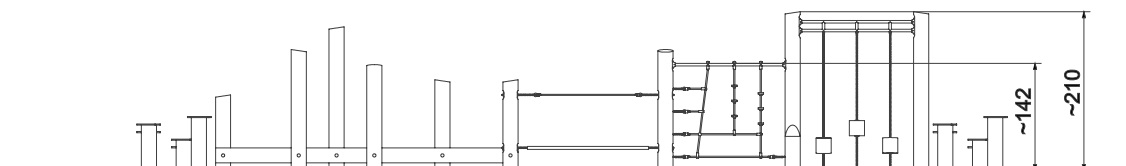

8402

Information about the product

Dimensions	ca. 1151 x 206 cm
Safety zone	ca. 1451 x 506 cm
Safety zone area	ca. 56,2 m ²
Overall height	ca. 210 cm
Free fall height	ca. 142 cm
Amount of users	25
Product complies with EN 1176-1:2017-12	Yes
Availability of spare parts	Yes
Age range	3-12

According to EN 1176-1:2017-12 norm, the product requires applying a safety surface according to the product's free fall height.

Functions

Climbing

Balancing

Socializing

SCALE 1:100

Materials

Natural robinia wood