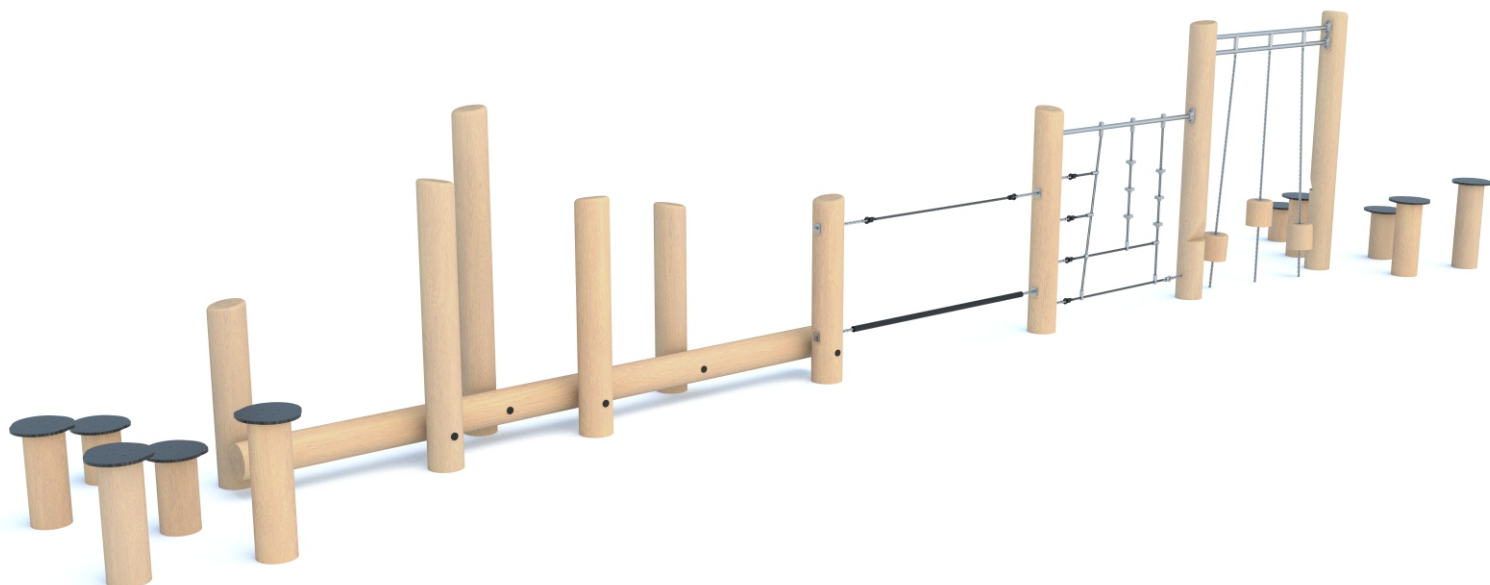

8402

Information about the product

Dimensions	ca. 1151 x 206 cm
Safety zone	ca. 1451 x 506 cm
Safety zone area	ca. 56,2 m ²
Overall height	ca. 210 cm
Free fall height	ca. 142 cm
Amount of users	25
Product complies with EN 1176-1:2017-12	Yes
Availability of spare parts	Yes
Age range	3-12

According to EN 1176-1:2017-12 norm, the product requires applying a safety surface according to the product's free fall height.

Functions

Climbing

Balancing

Socializing

SCALE 1:100

Materials

Natural robinia wood

Elements construction
Made of stainless steel
asisi 304

Anti-slip 15 mm platform
plate.