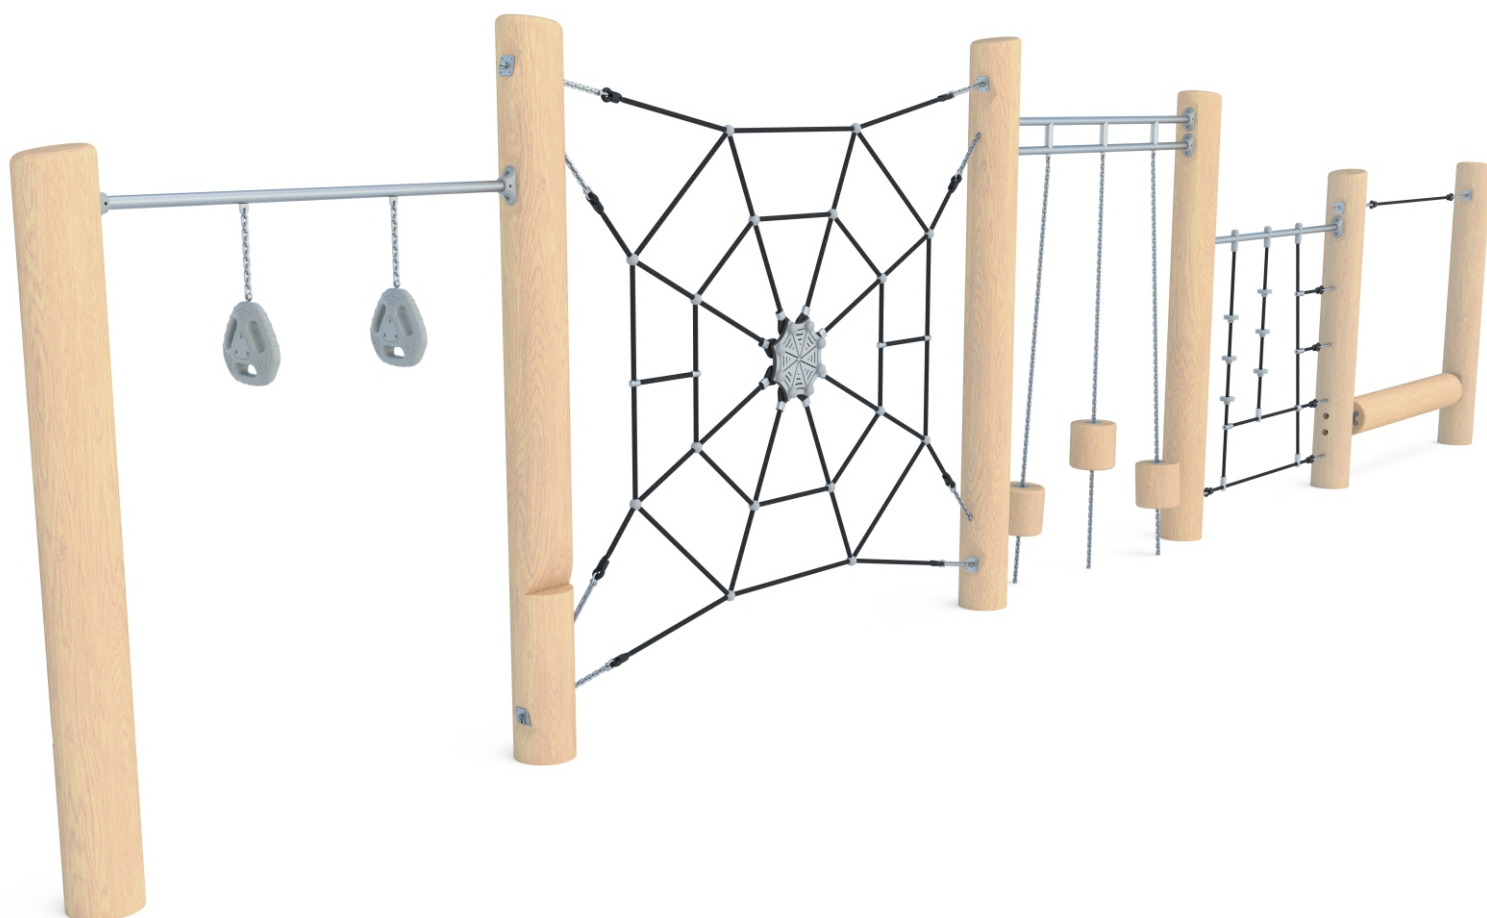

8401

Information about the product

Dimensions	ca. 945 x 39 cm
Safety zone	ca. 1266 x 403 cm
Safety zone area	43,1 m ²
Overall height	230 cm
Free fall height	212 cm
Amount of users	17
Product complies with EN 1176-1:2017-12	Yes
Availability of spare parts	Yes
Age range	3-12

According to EN 1176-1:2017-12 norm, the product requires applying a safety surface according to the product's free fall height.

Functions

Climbing

Balancing

Socializing

SCALE 1:100

Materials

Natural robinia wood

Elements construction
Made of stainless steel
asisi 304

Handle made of
rotomoulded LDPE type
material.

Polypropylene ropes pp -
multisplit type with a steel
core and a diameter of 16
mm