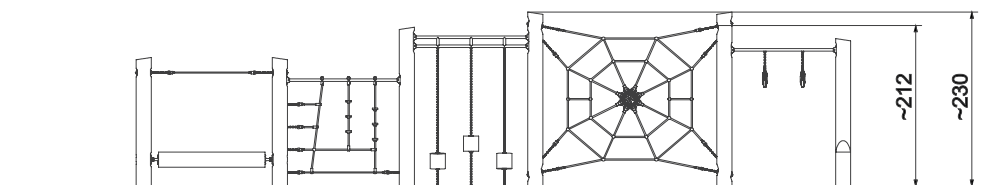

8401

Information about the product

Dimensions	ca. 945 x 39 cm
Safety zone	ca. 1266 x 403 cm
Safety zone area	43,1 m ²
Overall height	230 cm
Free fall height	212 cm
Amount of users	17
Product complies with EN 1176-1:2017-12	Yes
Availability of spare parts	Yes
Age range	3-12

According to EN 1176-1:2017-12 norm, the product requires applying a safety surface according to the product's free fall height.

Functions

Climbing

Balancing

Socializing

SCALE 1:100

Materials

Natural robinia wood

Elements construction
Made of stainless steel
asisi 304

Handle made of
rotomoulded LDPE type
material.

Polypropylene ropes pp -
multisplit type with a steel
core and a diameter of 16
mm