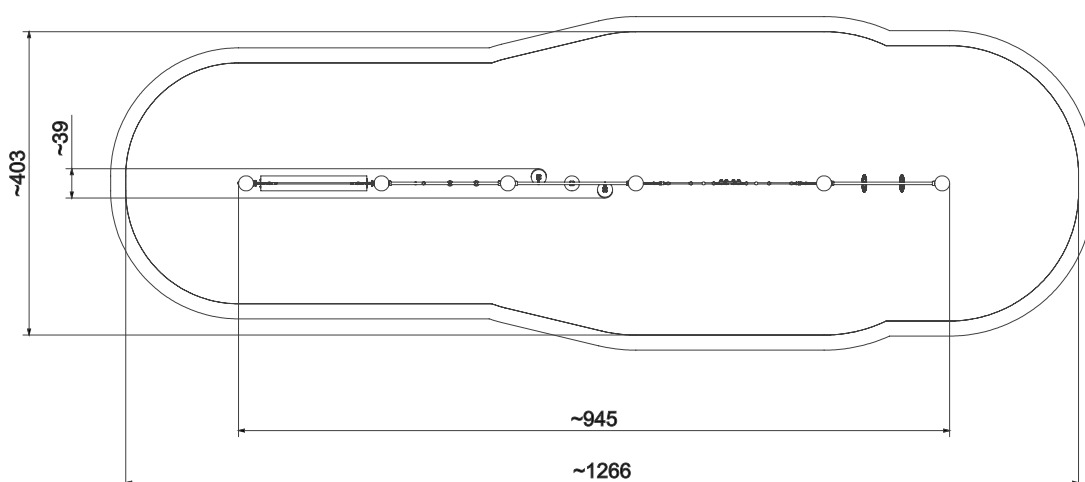

8401

Information about the product

Dimensions	ca. 945 x 39 cm
Safety zone	ca. 1266 x 403 cm
Safety zone area	43,1 m ²
Overall height	230 cm
Free fall height	212 cm
Amount of users	17
Product complies with EN 1176-1:2017-12	Yes
Availability of spare parts	Yes
Age range	3-12

According to EN 1176-1:2017-12 norm, the product requires applying a safety surface according to the product's free fall height.

Functions

Climbing

Balancing

Socializing

SCALE 1:100

Materials

Natural robinia wood

Elements construction
Made of stainless steel
asisi 304

Handle made of
rotomoulded LDPE type
material.

Polypropylene ropes pp -
multisplit type with a steel
core and a diameter of 16
mm