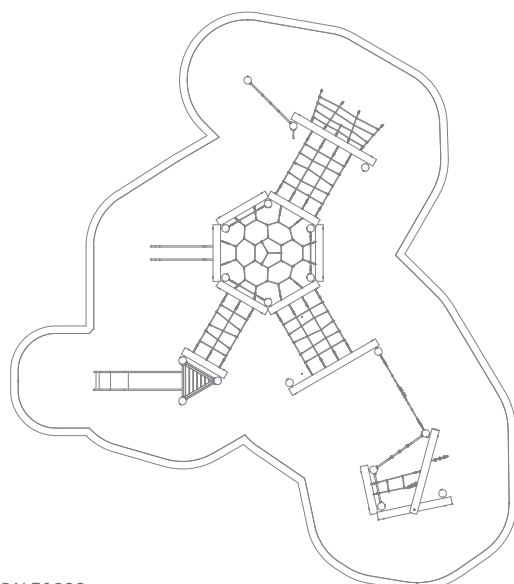

8422

Information about the product

Dimensions	ca. 1173 x 949 cm
Safety zone	ca. 1490 x 1299 cm
Safety zone area	ca. 112 m ²
Overall height	ca. 329 cm
Free fall height	ca. 229 cm
Amount of users	42
Product complies with EN 1176-1:2017-12	Yes
Availability of spare parts	Yes
Age range	3-12

According to EN 1176-1:2017-12 norm, the product requires applying a safety surface according to the product's free fall height.

Functions

Climbing

Balancing

Socializing

SCALE 1:200

Materials

Natural robinia wood

Elements construction made of stainless steel AISI 304

Slides made of stainless steel AISI 304

Polypropylene ropes pp - multisplit type with a steel core and a diameter of 16 mm