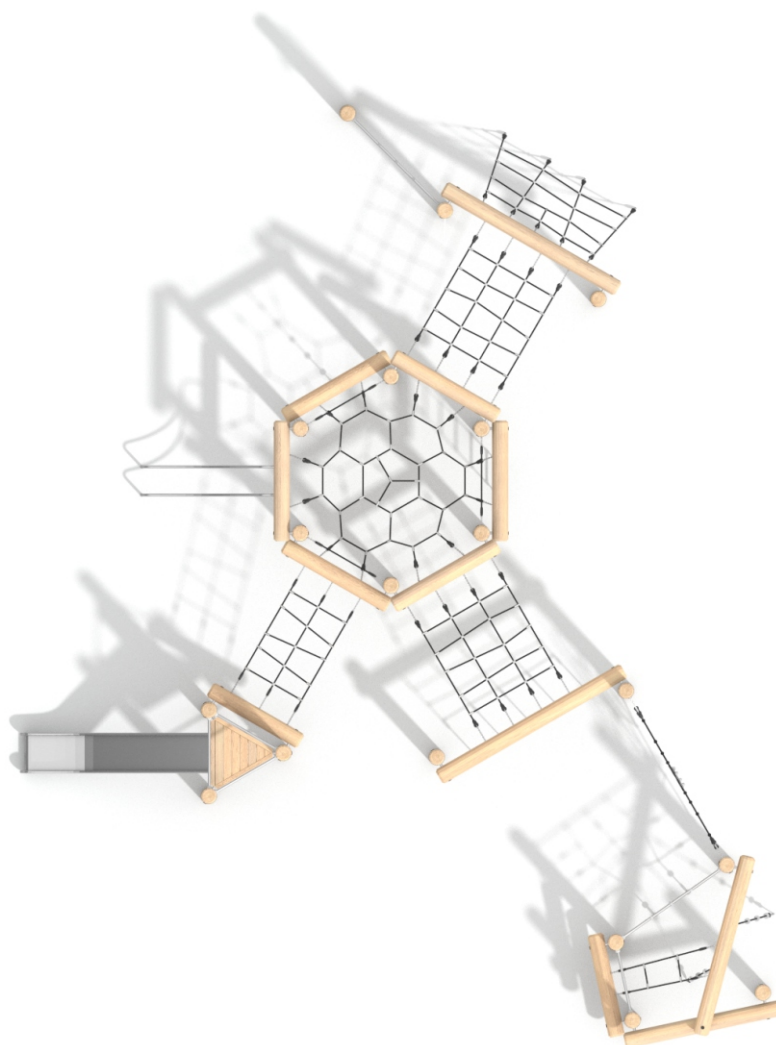

8422

Information about the product

Dimensions	ca. 1173 x 949 cm
Safety zone	ca. 1490 x 1299 cm
Safety zone area	ca. 112 m ²
Overall height	ca. 329 cm
Free fall height	ca. 229 cm
Amount of users	42
Product complies with EN 1176-1:2017-12	Yes
Availability of spare parts	Yes
Age range	3-12

According to EN 1176-1:2017-12 norm, the product requires applying a safety surface according to the product's free fall height.

Functions

Climbing

Balancing

Socializing

SCALE 1:200

Materials

Natural robinia wood

Elements construction made of stainless steel AISI 304

Slides made of stainless steel AISI 304

Polypropylene ropes pp - multisplit type with a steel core and a diameter of 16 mm