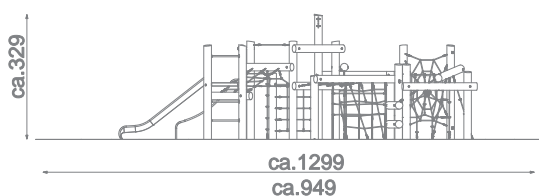

8422

Information about the product

Dimensions	ca. 1173 x 949 cm
Safety zone	ca. 1490 x 1299 cm
Safety zone area	ca. 112 m ²
Overall height	ca. 329 cm
Free fall height	ca. 229 cm
Amount of users	42
Product complies with EN 1176-1:2017-12	Yes
Availability of spare parts	Yes
Age range	3-12

According to EN 1176-1:2017-12 norm, the product requires applying a safety surface according to the product's free fall height.

Functions

Climbing

Balancing

Socializing

SCALE 1:200

Materials

Natural robinia wood

Elements construction made of stainless steel AISI 304

Slides made of stainless steel AISI 304

Polypropylene ropes pp - multisplit type with a steel core and a diameter of 16 mm