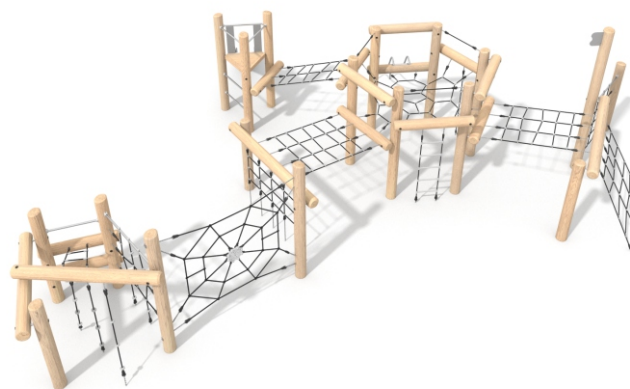

8422

Information about the product

Dimensions	ca. 1173 x 949 cm
Safety zone	ca. 1490 x 1299 cm
Safety zone area	ca. 112 m ²
Overall height	ca. 329 cm
Free fall height	ca. 229 cm
Amount of users	42
Product complies with EN 1176-1:2017-12	Yes
Availability of spare parts	Yes
Age range	3-12

According to EN 1176-1:2017-12 norm, the product requires applying a safety surface according to the product's free fall height.

Functions

Climbing

Balancing

Socializing

SCALE 1:200

Materials

Natural robinia wood

Elements construction made of stainless steel AISI 304

Slides made of stainless steel AISI 304

Polypropylene ropes pp - multisplit type with a steel core and a diameter of 16 mm