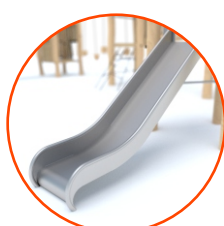

8422

Information about the product

Dimensions	ca. 1173 x 949 cm
Safety zone	ca. 1490 x 1299 cm
Safety zone area	ca. 112 m ²
Overall height	ca. 329 cm
Free fall height	ca. 229 cm
Amount of users	42
Product complies with EN 1176-1:2017-12	Yes
Availability of spare parts	Yes
Age range	3-12

According to EN 1176-1:2017-12 norm, the product requires applying a safety surface according to the product's free fall height.

Functions

Climbing

Balancing

Socializing

SCALE 1:200

Materials

Natural robinia wood

Elements construction made of stainless steel AISI 304

Slides made of stainless steel AISI 304

Polypropylene ropes pp - multisplit type with a steel core and a diameter of 16 mm