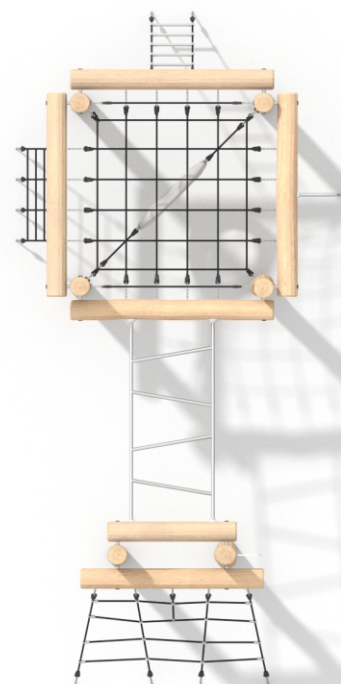

8423

Information about the product

Dimensions	ca. 661 x 323 cm
Safety zone	ca. 960 x 623 cm
Safety zone area	ca. 50 m ²
Overall height	ca. 285 cm
Free fall height	ca. 230 cm
Amount of users	10
Product complies with EN 1176-1:2017-12	Yes
Availability of spare parts	Yes
Age range	3-12

According to EN 1176-1:2017-12 norm, the product requires applying a safety surface according to the product's free fall height.

Functions

Climbing

Balancing

Socializing

8423

SCALE 1:200

Materials

Natural robinia wood

Elements construction made of stainless steel AISI 304

Handle made of rotomoulded LDPE type material.

Polypropylene ropes pp - multisplit type with a steel core and a diameter of 16 mm