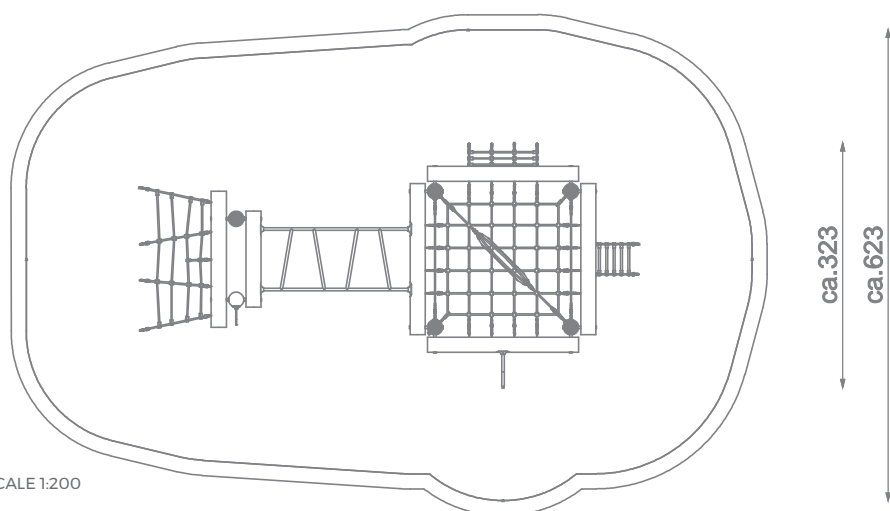

8423

Information about the product

Dimensions	ca. 661 x 323 cm
Safety zone	ca. 960 x 623 cm
Safety zone area	ca. 50 m ²
Overall height	ca. 285 cm
Free fall height	ca. 230 cm
Amount of users	10
Product complies with EN 1176-1:2017-12	Yes
Availability of spare parts	Yes
Age range	3-12

According to EN 1176-1:2017-12 norm, the product requires applying a safety surface according to the product's free fall height.

Functions

Climbing

Balancing

Socializing

8423

SCALE 1:200

Materials

Natural robinia wood

Elements construction made of stainless steel AISI 304

Handle made of rotomoulded LDPE type material.

Polypropylene ropes pp - multisplit type with a steel core and a diameter of 16 mm