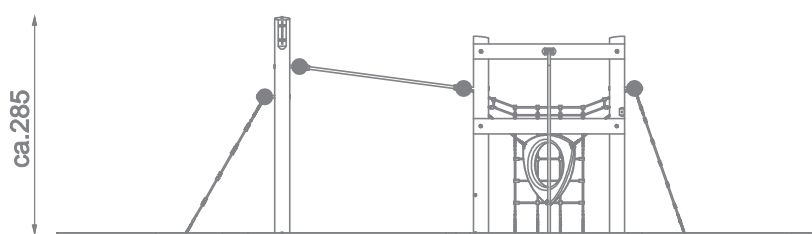

8423

Information about the product

Dimensions	ca. 661 x 323 cm
Safety zone	ca. 960 x 623 cm
Safety zone area	ca. 50 m ²
Overall height	ca. 285 cm
Free fall height	ca. 230 cm
Amount of users	10
Product complies with EN 1176-1:2017-12	Yes
Availability of spare parts	Yes
Age range	3-12

According to EN 1176-1:2017-12 norm, the product requires applying a safety surface according to the product's free fall height.

Functions

Climbing

Balancing

Socializing

8423

SCALE 1:200

Materials

Natural robinia wood

Elements construction made of stainless steel AISI 304

Handle made of rotomoulded LDPE type material.

Polypropylene ropes pp - multisplit type with a steel core and a diameter of 16 mm