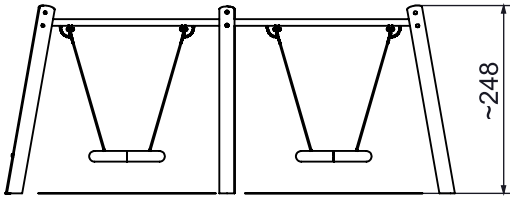

Information about the product

Dimensions	ca. 593 x 238 cm
Safety zone	ca. 508 x 750 cm
Safety zone area	ca. 44,5 m ²
Overall height	ca. 248 cm
Free fall height	ca. 137 cm
Amount of users	8
Product complies with EN 1176-1:2017-12	Yes
Availability of spare parts	Yes
Age range	3-12

According to EN 1176-1:2017-12 norm, the product requires applying a safety surface according to the product's free fall height.

Functions

Socializing

Swinging

SCALE 1:100

Materials

Natural robinia wood

Solid construction elements made of black steel cleaned in the sandblasting process.

Attested 6 mm stainless steel chains.

„Bird nest“ type seat with a diameter of 100 cm.