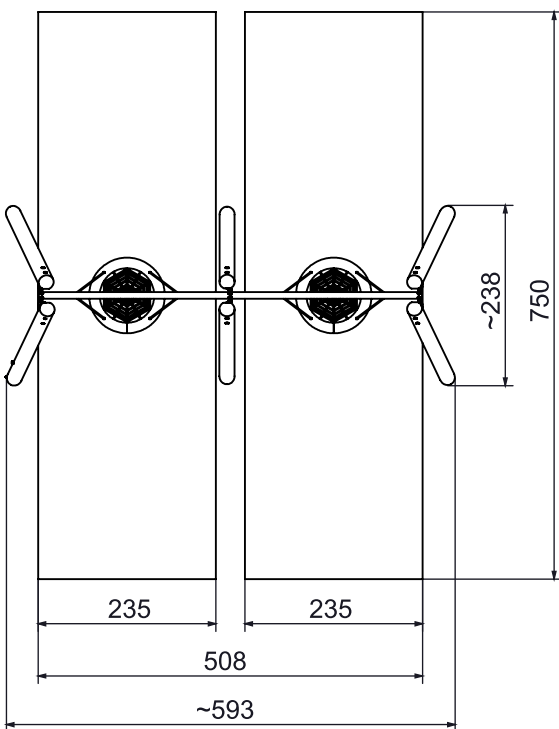

Information about the product

Dimensions	ca. 593 x 238 cm
Safety zone	ca. 508 x 750 cm
Safety zone area	ca. 44,5 m ²
Overall height	ca. 248 cm
Free fall height	ca. 137 cm
Amount of users	8
Product complies with EN 1176-1:2017-12	Yes
Availability of spare parts	Yes
Age range	3-12

According to EN 1176-1:2017-12 norm, the product requires applying a safety surface according to the product's free fall height.

Functions

Socializing

Swinging

SCALE 1:100

Materials

Natural robinia wood

Solid construction elements made of black steel cleaned in the sandblasting process.

Attested 6 mm stainless steel chains.

„Bird nest“ type seat with a diameter of 100 cm.