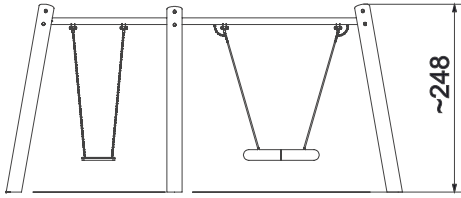

Information about the product

Dimensions	ca. 525 x 238 cm
Safety zone	ca. 446 x 750 cm
Safety zone area	ca. 39,4 m ²
Overall height	ca. 248 cm
Free fall height	ca. 137 cm
Amount of users	5
Product complies with EN 1176-1:2017-12	Yes
Availability of spare parts	Yes
Age range	3-12

According to EN 1176-1:2017-12 norm, the product requires applying a safety surface according to the product's free fall height.

Functions

Socializing

Swinging

SCALE 1:100

Materials

Natural robinia wood

Solid construction elements made of black steel cleaned in the sandblasting process.

Attested 6 mm stainless steel chains.

„Bird nest“ type seat with a diameter of 100 cm.