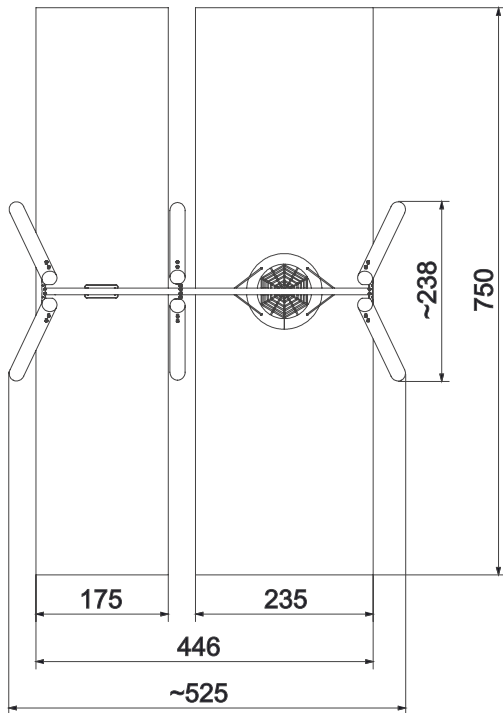

Information about the product

Dimensions	ca. 525 x 238 cm
Safety zone	ca. 446 x 750 cm
Safety zone area	ca. 39,4 m ²
Overall height	ca. 248 cm
Free fall height	ca. 137 cm
Amount of users	5
Product complies with EN 1176-1:2017-12	Yes
Availability of spare parts	Yes
Age range	3-12

According to EN 1176-1:2017-12 norm, the product requires applying a safety surface according to the product's free fall height.

Functions

Socializing

Swinging

SCALE 1:100

Materials

Natural robinia wood

Solid construction elements made of black steel cleaned in the sandblasting process.

Attested 6 mm stainless steel chains.

„Bird nest“ type seat with a diameter of 100 cm.