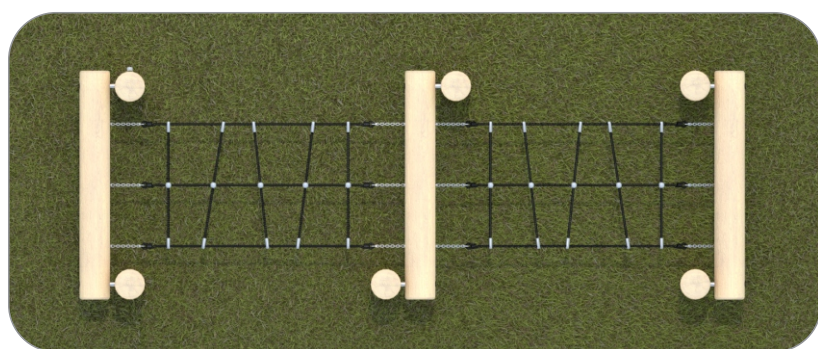

Information about the product

Dimensions	ca. 437 x 150 cm
Safety zone	ca. 737 x 450 cm
Safety zone area	ca. 32 m ²
Overall height	ca. 130 cm
Free fall height	ca. 60 cm
Amount of users	6
Product complies with EN 1176-1:2017-12	Yes
Availability of spare parts	Yes
Age range	3-12

According to EN 1176-1:2017-12 norm, the product requires applying a safety surface according to the product's free fall height.

Functions

Climbing

Balancing

Socializing

SCALE 1:100

Materials

Natural robinia wood

Polypropylene ropes
pp - multisplit type with a
steel core and a diameter of
16 mm

Attested 6 mm stainless
steel chains.