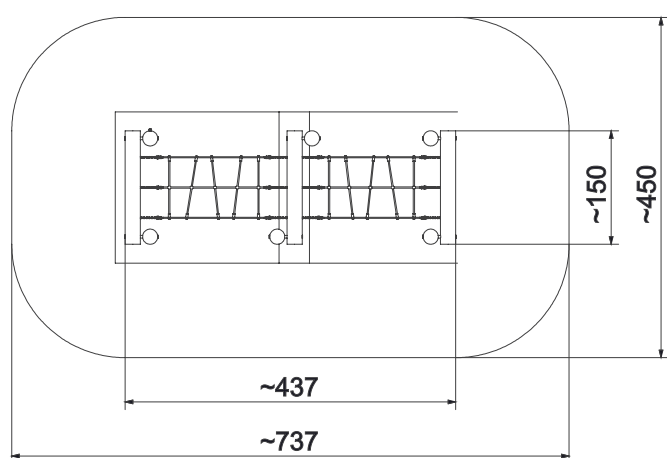

Information about the product

Dimensions	ca. 437 x 150 cm
Safety zone	ca. 737 x 450 cm
Safety zone area	ca. 32 m ²
Overall height	ca. 130 cm
Free fall height	ca. 60 cm
Amount of users	6
Product complies with EN 1176-1:2017-12	Yes
Availability of spare parts	Yes
Age range	3-12

According to EN 1176-1:2017-12 norm, the product requires applying a safety surface according to the product's free fall height.

Functions

Climbing

Balancing

Socializing

SCALE 1:100

Materials

Natural robinia wood

Polypropylene ropes
pp - multisplit type with a
steel core and a diameter of
16 mm

Attested 6 mm stainless
steel chains.