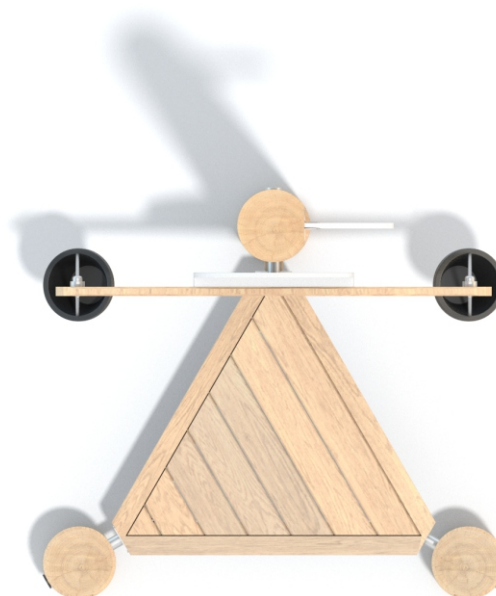

Information about the product

Dimensions	ca. 128 x 113 cm
Safety zone	ca. 428 x 413 cm
Safety zone area	ca. 15,2 m ²
Overall height	ca. 300 cm
Free fall height	ca. 30 cm
Amount of users	3
Product complies with EN 1176-1:2017-12	Yes
Availability of spare parts	Yes
Age range	1-12

According to EN 1176-1:2017-12 norm, the product requires applying a safety surface according to the product's free fall height.

Functions

Sensory
Integration

Sand playing

Socializing

SCALE 1:100

Materials

Natural robinia wood