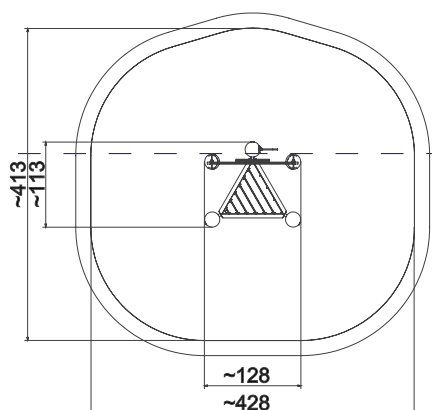

Information about the product

Dimensions	ca. 128 x 113 cm
Safety zone	ca. 428 x 413 cm
Safety zone area	ca. 15,2 m ²
Overall height	ca. 300 cm
Free fall height	ca. 30 cm
Amount of users	3
Product complies with EN 1176-1:2017-12	Yes
Availability of spare parts	Yes
Age range	1-12

According to EN 1176-1:2017-12 norm, the product requires applying a safety surface according to the product's free fall height.

Functions

Sensory
Integration

Sand playing

Socializing

SCALE 1:100

Materials

Natural robinia wood

Elements: HDPE 15 mm