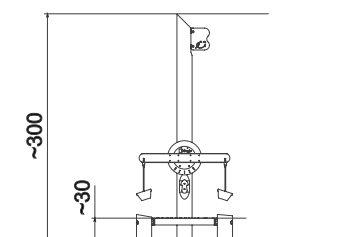

Information about the product

Dimensions	ca. 128 x 113 cm
Safety zone	ca. 428 x 413 cm
Safety zone area	ca. 15,2 m ²
Overall height	ca. 300 cm
Free fall height	ca. 30 cm
Amount of users	3
Product complies with EN 1176-1:2017-12	Yes
Availability of spare parts	Yes
Age range	1-12

According to EN 1176-1:2017-12 norm, the product requires applying a safety surface according to the product's free fall height.

Functions

Sensory
Integration

Sand playing

Socializing

SCALE 1:100

Materials

Natural robinia wood

Elements: HDPE 15 mm