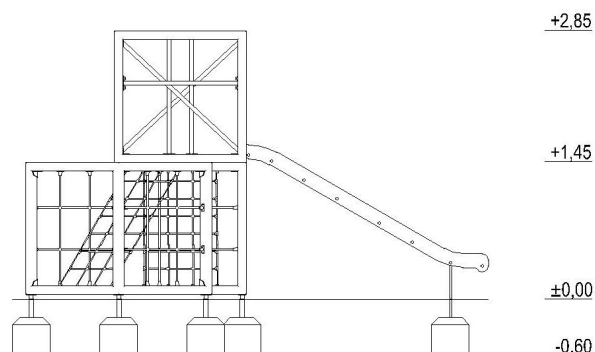

Age group : +3

Width: 4.91 m

Length: 4.14 m

Height: 2.85 m

Minimum space required: 8.37 x 7.15 m

Fall area: 36.51 m²

Free fall height: 1.45 m

Foundation depth: -0.60m

COMPONENTS

Square tower without platform: 2 pcs

Square tower with platform, height 1.45 m: 1 pc.

Slide height 1.45 m: 1 pc.

Vertical interlace: 3 pcs

Diagonal rope : 2 pcs.

Diagonal bar: 4 pcs.

Horizontal bar: 2 pcs.

Ropes: multi-strand polypropylene, with a steel core, Ø 16mm , connected by polyamide system connectors, screwed with stainless screws

Beam protection: lower - SBR plastic overlays, upper - triangular chamfering strip