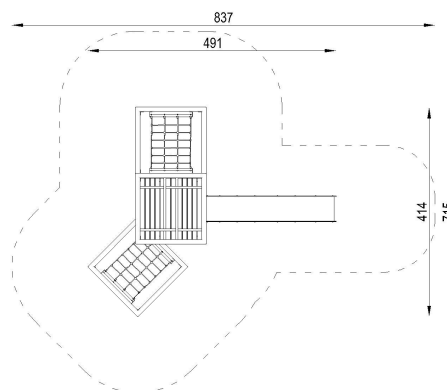

Age group : +3

Width: 4.91 m

Length: 4.14 m

Height: 2.85 m

Minimum space required: 8.37 x 7.15 m

Fall area: 36.51 m²

Free fall height: 1.45 m

Foundation depth: -0.60m

COMPONENTS

Square tower without platform: 2 pcs

Square tower with platform, height 1.45 m: 1 pc.

Slide height 1.45 m: 1 pc.

Vertical interlace: 3 pcs

Diagonal rope : 2 pcs.

Diagonal bar: 4 pcs.

Horizontal bar: 2 pcs.