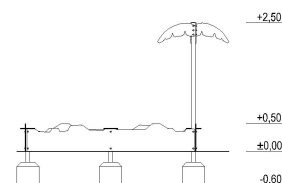

Age group : +1

Device dimensions: 3.74 x 3.74 m

Device height: 2.50 m

Minimum space required: 6.14 x 6.14 m

Fall area: 35.77 m<sup>2</sup>

Free fall height: 0.50m

Foundation depth: -0.60m

**COMPONENTS**

**Supporting structure:** 1 set

---

**Imitation skamie ropes :** 1 pc.

---

**"Palm":** 1 pc.

---

**TECHNOLOGY**

**Structural columns:** steel profiles, hot-dip galvanized