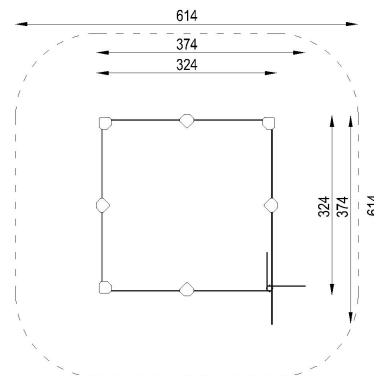

Age group : +1

Device dimensions: 3.74 x 3.74 m

Device height: 2.50 m

Minimum space required: 6.14 x 6.14 m

Fall area: 35.77 m<sup>2</sup>

Free fall height: 0.50m

Foundation depth: -0.60m

**COMPONENTS**