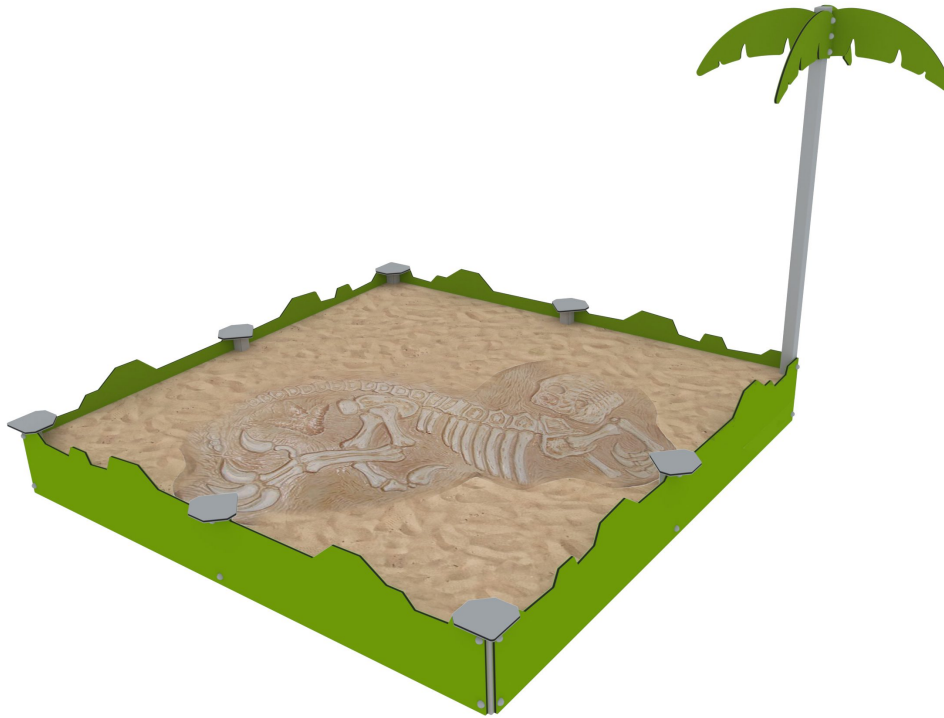

PRODUCT CODE:  
95005

SANDBOX FOSSIL

DINO

DEVICE DATA

PROJECTION AND VIEW OF THE DEVICE

Easily accessible device

Compliance with the PN-EN standard: 1176-1:2024-03

Number of users : 18

Age group : +1

Device dimensions: 3.74 x 3.74 m

Device height: 2.50 m

Minimum space required: 6.14 x 6.14 m

Fall area: 35.77 m<sup>2</sup>

Free fall height: 0.50m

Foundation depth: -0.60m

**COMPONENTS**

**Supporting structure:** 1 set

---

**Imitation skamie ropes :** 1 pc.

---

**"Palm":** 1 pc.

---

**TECHNOLOGY**

**Structural columns:** steel profiles, hot-dip galvanized

---

**Walls, seats:** HDPE board

---

**Imitation of skamie ropes :** a figure made of resin and fiberglass

---

**End caps:** plastic

---

**Foundations:** concrete class at least C12/15