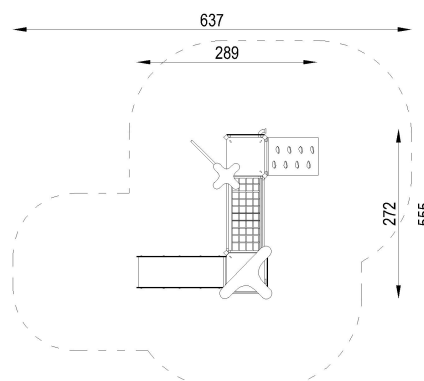

Age group : +1

Width : 2.89 m

Length : 2.72 m

Height : 2.50 m

Minimum space required : 6.37 x 5.55 m

Free fall height : 0.90 m

Fall area : 25.54 m²

Foundation depth : -0.60m

COMPONENTS

Tower with roof, platform height 0.90 m: 2 pcs.

Slide, height 0.90 m: 1 pc.

Fire pipe, height 0.90 m: 1 pc.

Climbing wall, height 0.90 m: 1 pc.

Vertical ladder, height 0.90 m: 1 pc.

Rope bridge: 1 pc.

Sound tube: 1 pc.

TECHNOLOGY

Structural legs: steel profiles 60x60mm, hot-dip galvanized , powder coated

System connector: A380 aluminum alloy casting

Roof elements: HDPE boards, 15 mm thick, HPL boards, 8 mm thick

Climbing wall: HPL board, 8mm thick, anti-slip

Ropes: multi-strand polypropylene, with a steel core, Ø 16mm , connected by means of polyamide system connectors and aluminum alloy and stainless steel fittings