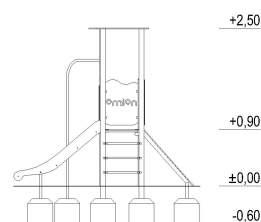

Age group : +1

Width : 2.89 m

Length : 2.72 m

Height : 2.50 m

Minimum space required : 6.37 x 5.55 m

Free fall height : 0.90 m

Fall area : 25.54 m²

Foundation depth : -0.60m

COMPONENTS

Tower with roof, platform height 0.90 m: 2 pcs.

Slide, height 0.90 m: 1 pc.

Fire pipe, height 0.90 m: 1 pc.

Climbing wall, height 0.90 m: 1 pc.

Vertical ladder, height 0.90 m: 1 pc.

Rope bridge: 1 pc.

Sound tube: 1 pc.

TECHNOLOGY

Structural legs: steel profiles 60x60mm, hot-dip galvanized , powder coated

System connector: A380 aluminum alloy casting

Roof elements: HDPE boards, 15 mm thick, HPL boards, 8 mm thick