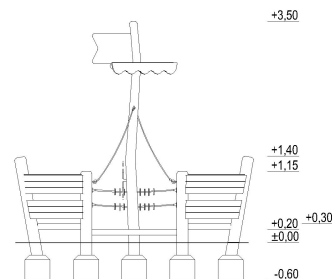

PRODUCT CODE:  
42115A-1

FISHING BOAT - ACACIA WOOD

PICCOLO

DEVICE DATA

PROJECTION AND VIEW OF THE DEVICE

The device is difficult to access

Compliance with the PN-EN standard: 1176-1:2024-03

Number of users : 6

Age group : 15+

Width : 1.35 m

Length : 3.82 m

Height : 3.50 m

Minimum space required : 6.82 x 4.35 m

Free fall height : 0.60 m

Fall area : 22.86 m<sup>2</sup>

Foundation depth : -0.60 m

**COMPONENTS**

**Ship's bow, platform height 0.30 m:** 2 pcs.

**Deck, platform height 0.20 m:** 1 pc.

**Ship mast with flag and sail:** 1 pc.

**Steering wheel:** 1 pc.

**Telescope:** 1 pc.

**Entrance rope fence, height 0.90 m:** 1 pc.