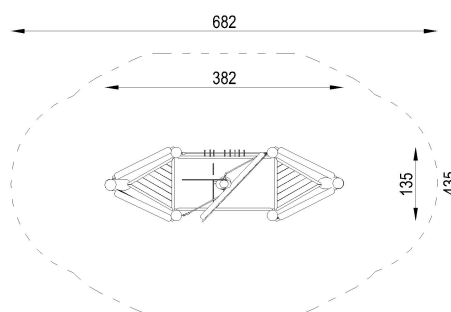

PRODUCT CODE:  
42115A-1

FISHING BOAT - ACACIA WOOD

PICCOLO

DEVICE DATA

PROJECTION AND VIEW OF THE DEVICE

The device is difficult to access

Compliance with the PN-EN standard: 1176-1:2024-03

Number of users : 6

Age group : 15+

Width : 1.35 m

Length : 3.82 m

Height : 3.50 m

Minimum space required : 6.82 x 4.35 m

Free fall height : 0.60 m

Fall area : 22.86 m<sup>2</sup>

Foundation depth : -0.60 m

**COMPONENTS**

**Ship's bow, platform height 0.30 m:** 2 pcs.

**Deck, platform height 0.20 m:** 1 pc.

**Ship mast with flag and sail:** 1 pc.

**Steering wheel:** 1 pc.

**Telescope:** 1 pc.

**Entrance rope fence, height 0.90 m:** 1 pc.