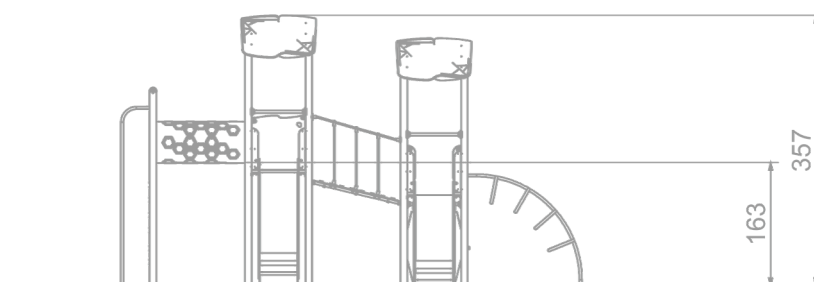

1104

RECYCLED

SCALE 1:100

Materials

Solid construction: made of recycled steel IS235JR, powder galvanized and covered in powder coating paint.

Multilayer sheets manufactured from reclaimed and recycled marine waste, such as fishing nets, ropes, and trawls. UV resistant.

Plates of the walls made of colourful 13 mm hpl.