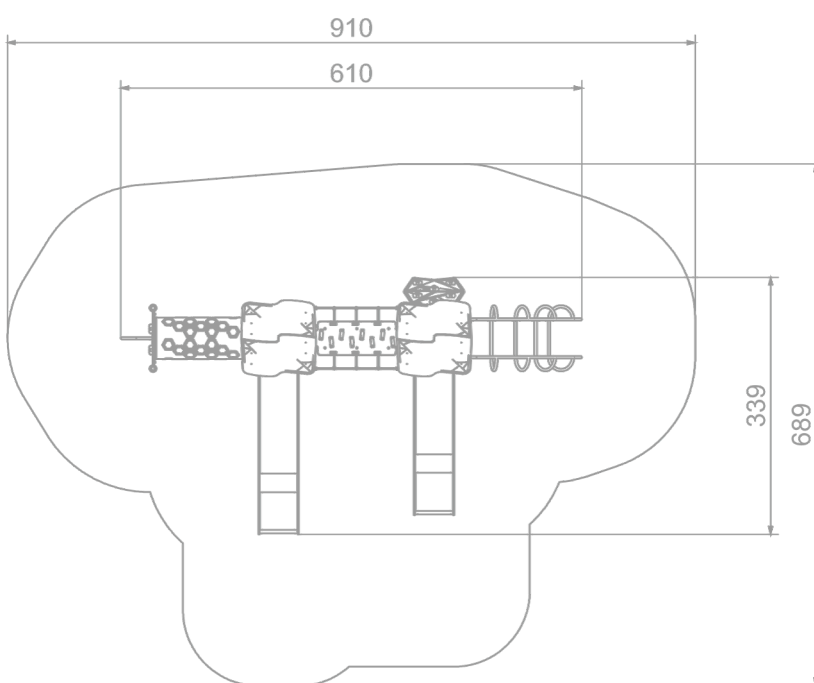

1104

RECYCLED

SCALE 1:100

Materials

Solid construction: made of recycled steel IS235JR, powder galvanized and covered in powder coating paint.

Multilayer sheets manufactured from reclaimed and recycled marine waste, such as fishing nets, ropes, and trawls. UV resistant.

Plates of the walls made of colourful 13 mm hpl.