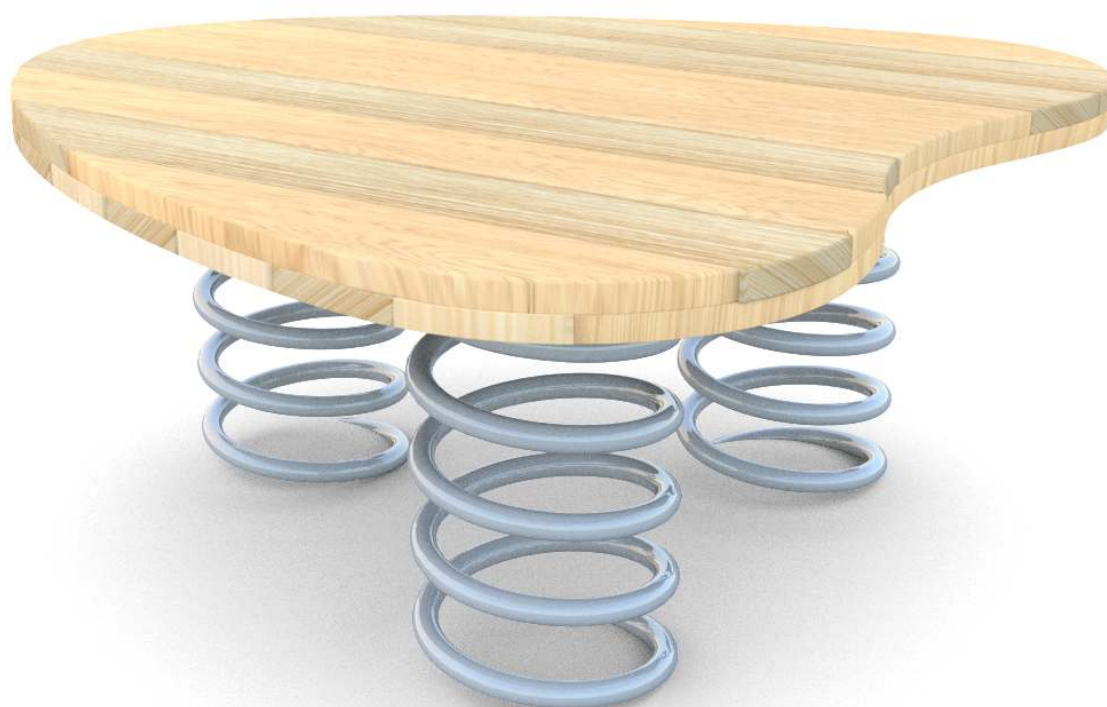

8180

ROBINIA PLAY

SOCIALIZING

BALANCING

JUMPING

INFORMATION ABOUT THE PRODUCT

Dimensions	ca. 90 x 90 cm
Safety zone	ca. 390 x 390 cm
Overall height	ca.38 cm
Free fall height	ca.38 cm
Amount of users	3 persons
Product complies with EN 1176-1:2017-12	YES
Availability of spare parts	YES
Age range	3-12
The biggest element	90 cm
The heaviest element	50 kg
<small>According to EN 1176-1:2017-12 norm, the product requires applying a safety surface according to the product's free fall height.</small>	

Visualisation is for reference only,
actual appearance may vary.

8180

ROBINIA PLAY

SCALE 1:125

MATERIALS:

NATURAL ROBINIA WOOD

SPRINGERS' SPRINGS MADE OF SPRING STEEL