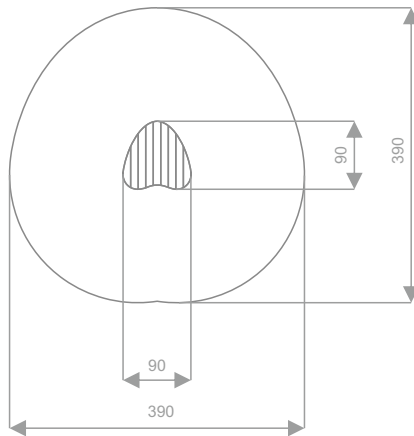

8180

ROBINIA PLAY

SOCIALIZING

BALANCING

JUMPING

INFORMATION ABOUT THE PRODUCT

Dimensions	ca. 90 x 90 cm
Safety zone	ca. 390 x 390 cm
Overall height	ca.38 cm
Free fall height	ca.38 cm
Amount of users	3 persons
Product complies with EN 1176-1:2017-12	YES
Availability of spare parts	YES
Age range	3-12
The biggest element	90 cm
The heaviest element	50 kg
<small>According to EN 1176-1:2017-12 norm, the product requires applying a safety surface according to the product's free fall height.</small>	

Visualisation is for reference only,
actual appearance may vary.

8180

ROBINIA PLAY

SCALE 1:125

MATERIALS:

NATURAL ROBINIA WOOD

SPRINGERS' SPRINGS MADE OF SPRING STEEL