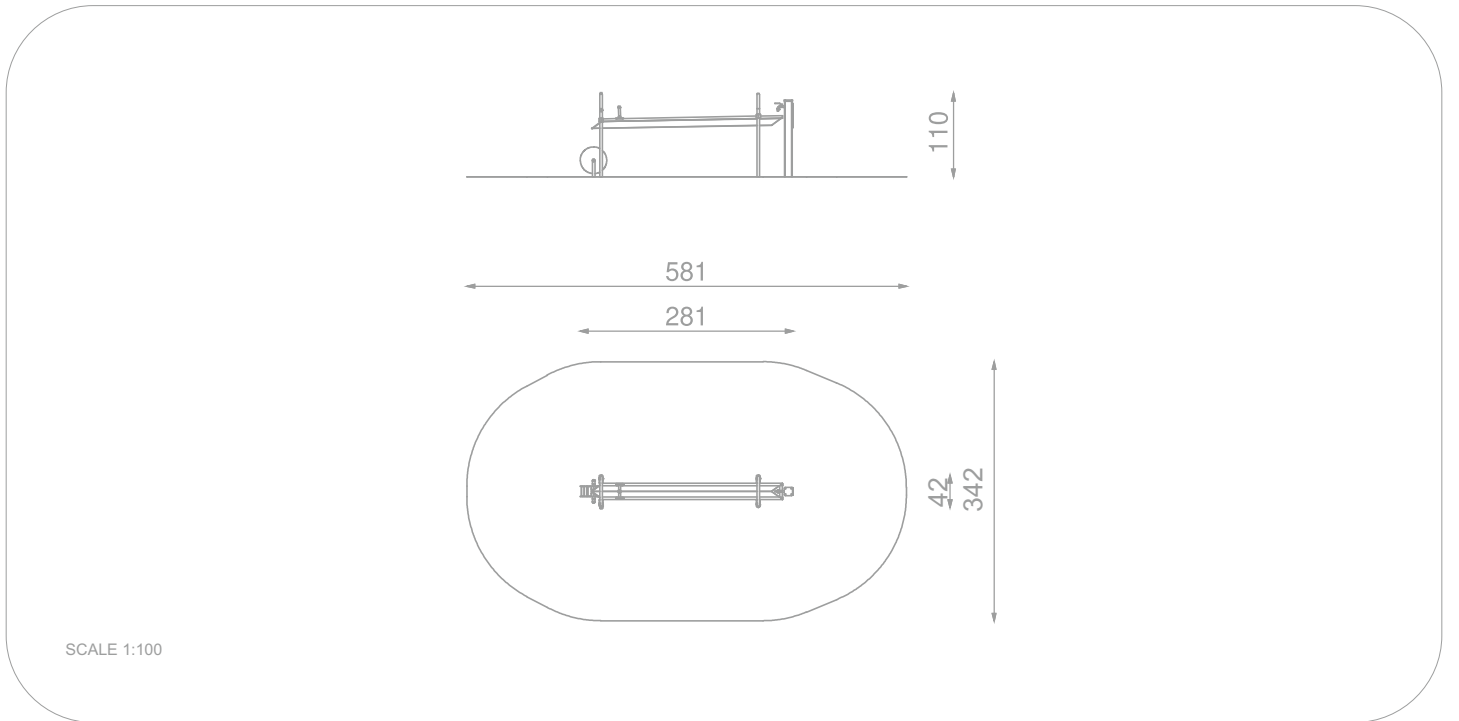

8182

ROBINIA PLAY

MATERIALS:

ELEMENTS
CONSTRUCTION
MADE OF STAINLESS STEEL
ASISI 304