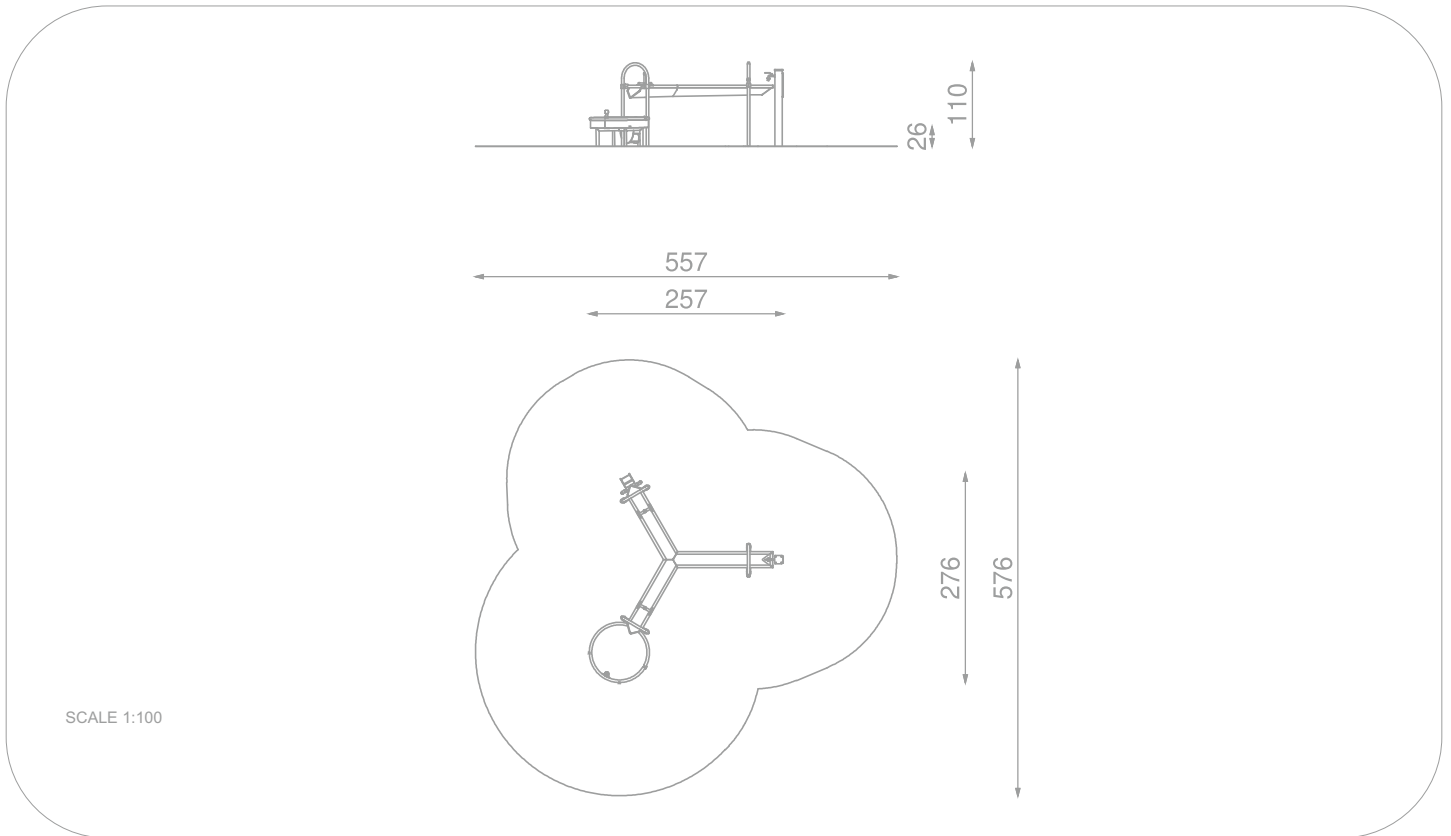

8183

ROBINIA PLAY

SOCJALIZING

PLAY WITH WATER

INFORMATION ABOUT THE PRODUCT

| | |
|---|------------------|
| Dimensions | ca. 276 x 257 cm |
| Safety zone | ca. 576 x 557 cm |
| Overall height | ca. 110 cm |
| Free fall height | ca. 26 cm |
| Amount of users | 5 persons |
| Product complies with EN 1176-1:2017-12 | YES |
| Availability of spare parts | YES |
| Age range | 1-12 |
| The biggest element | 217 cm |
| The heaviest element | 40 kg |
| <small>According to EN 1176-1:2017-12 norm, the product requires applying a safety surface according to the product's free fall height.</small> | |

Visualisation is for reference only,
actual appearance may vary.

8183

ROBINIA PLAY

MATERIALS:

ELEMENTS
CONSTRUCTION
MADE OF STAINLESS STEEL
ASISI 304