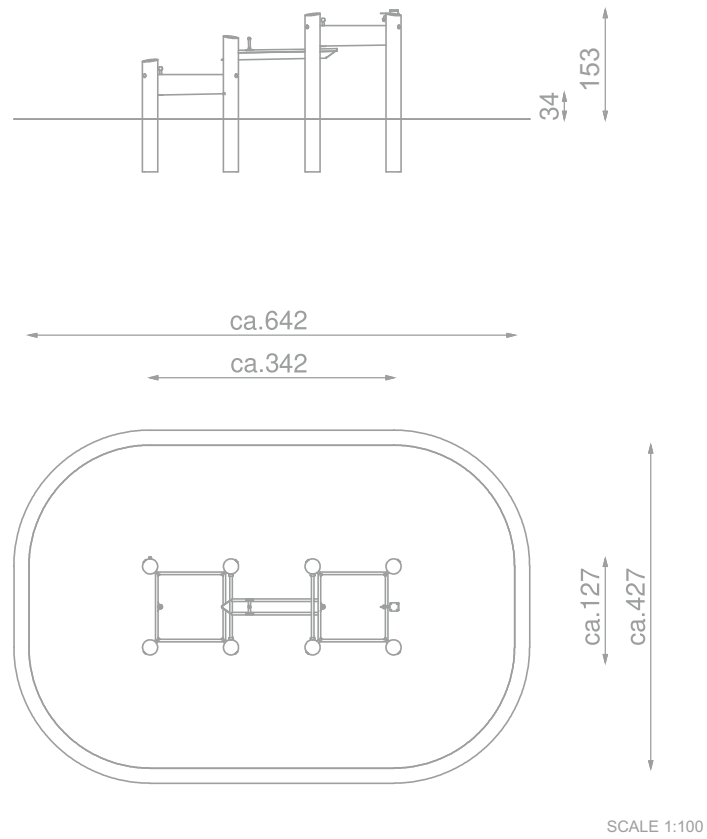

8184

ROBINIA PLAY

SOCJALIZING

PLAY WITH WATER

INFORMATION ABOUT THE PRODUCT

Dimensions	ca. 342 x 127 cm
Safety zone	ca. 642 x 427 cm
Overall height	ca. 153 cm
Free fall height	ca. 34 cm
Amount of users	4 persons
Product complies with EN 1176-1:2017-12	YES
Availability of spare parts	YES
Age range	1-12
The biggest element	223 cm
The heaviest element	45 kg
<small>According to EN 1176-1:2017-12 norm, the product requires applying a safety surface according to the product's free fall height.</small>	

Visualisation is for reference only,
actual appearance may vary.

8184

ROBINIA PLAY

INFORMATION FOR ARCHITECTS

MATERIALS:

NATURAL ROBINIA WOOD

ELEMENTS
CONSTRUCTION
MADE OF STAINLESS STEEL
ASISI 304