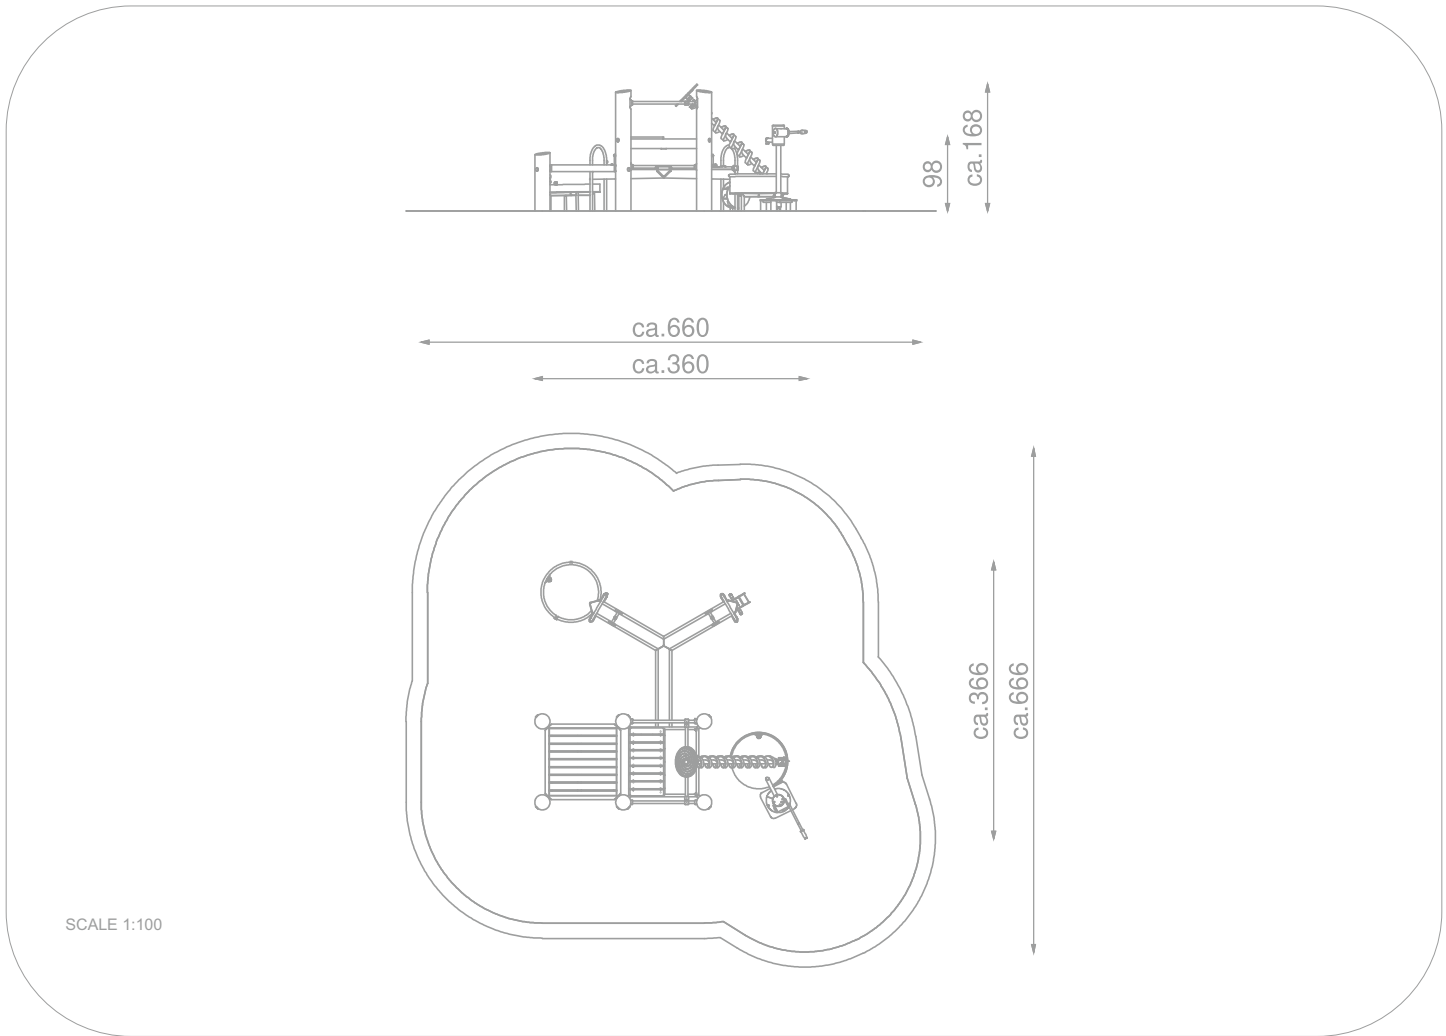

8185

ROBINIA PLAY