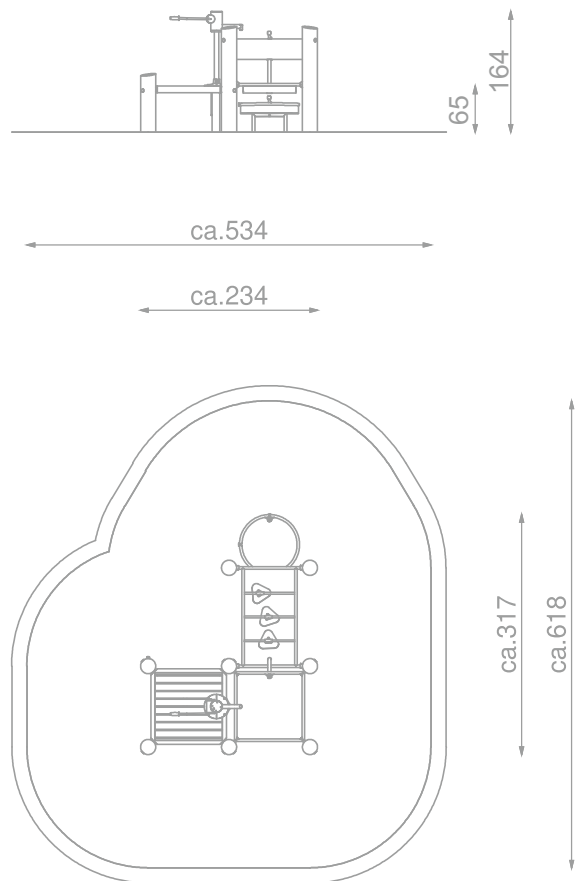

8186

ROBINIA PLAY

SOCJALIZING

PLAY WITH WATER

INFORMATION ABOUT THE PRODUCT

| | |
|---|------------------|
| Dimensions | ca. 317 x 234 cm |
| Safety zone | ca. 618 x 534 cm |
| Overall height | ca. 164 cm |
| Free fall height | ca. 65 cm |
| Amount of users | 4 persons |
| Product complies with EN 1176-1:2017-12 | YES |
| Availability of spare parts | YES |
| Age range | 1-12 |
| The biggest element | 210 cm |
| The heaviest element | 56 kg |

According to EN 1176-1:2017-12 norm, the product requires applying a safety surface according to the product's free fall height.

Visualisation is for reference only,
actual appearance may vary.

8186

ROBINIA PLAY

SCALE 1:100

MATERIALS:

NATURAL ROBINIA WOOD

ELEMENTS
CONSTRUCTION
MADE OF STAINLESS STEEL
ASISI 304